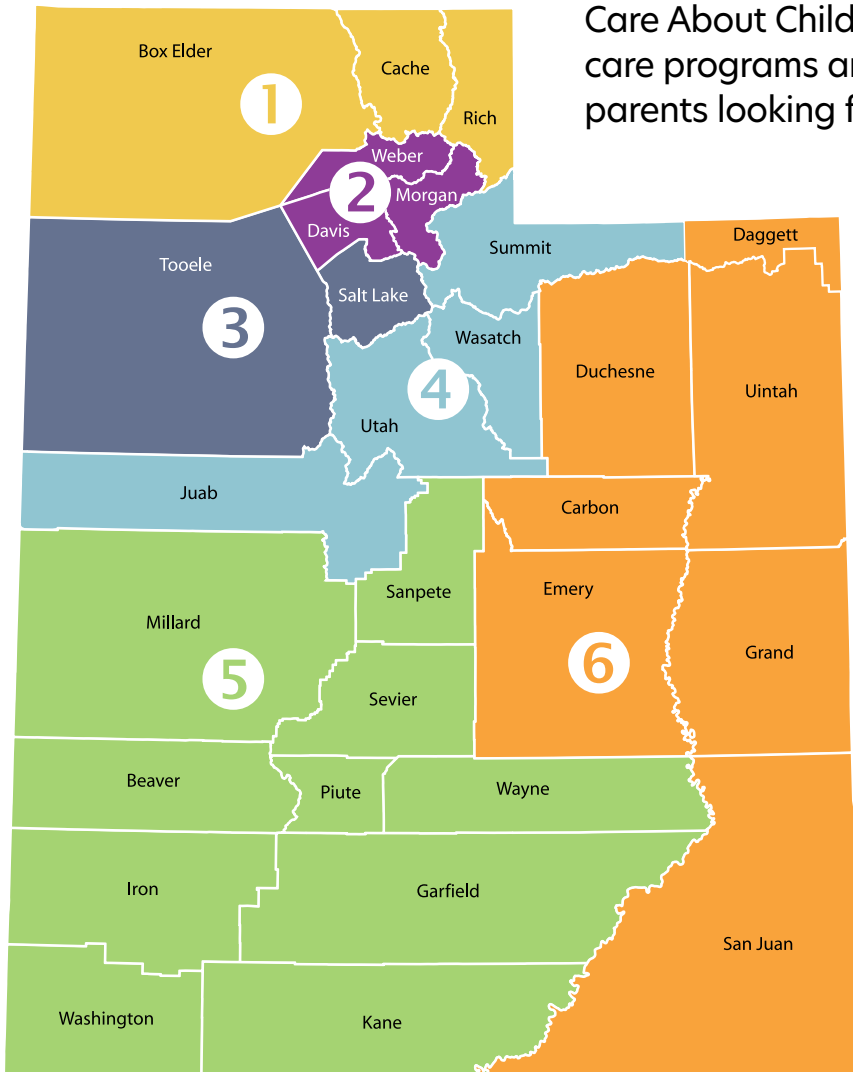

Contact Care About Childcare

Care About Childcare agencies support child care programs and provide free resources to parents looking for quality child care.

1 Utah State University
Serves: Box Elder, Cache, Rich Counties
6510 Old Main Hill • Logan, UT 84322
435-797-1552
Spanish: 435-797-3956
Toll Free: 800-670-1552
Email: childcare.help@usu.edu
careaboutchildcare.usu.edu

2 Weber State University
Serves: Davis, Morgan, Weber
1351 Edvalson St. Dept. 1309 • Ogden,
UT 84408
801-626-7837
Toll Free: 888-970-0101
Fax: 801-626-7668
Email: careaboutchildcare@weber.edu
weber.edu/cac