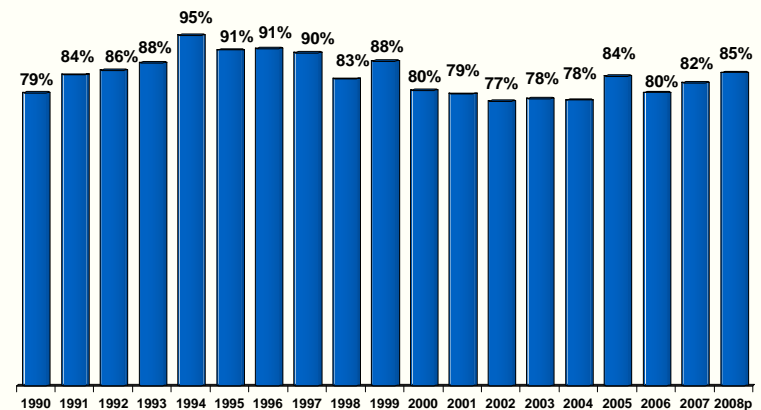

Daggett County Average Monthly Wage as a Percent of State

Source: Utah Department of Workforce Services.