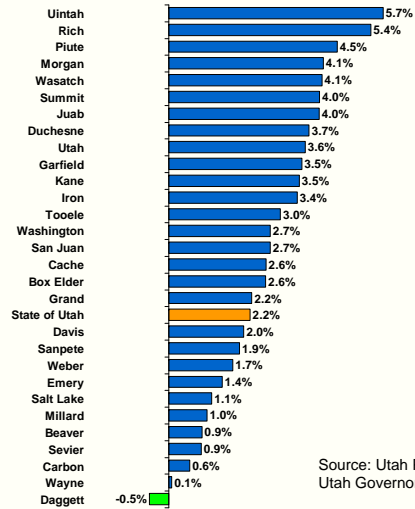

2007 to 2008 Population Growth by County

Source: Utah Population Estimates Committee; Utah Governor's Office of Planning and Budget.