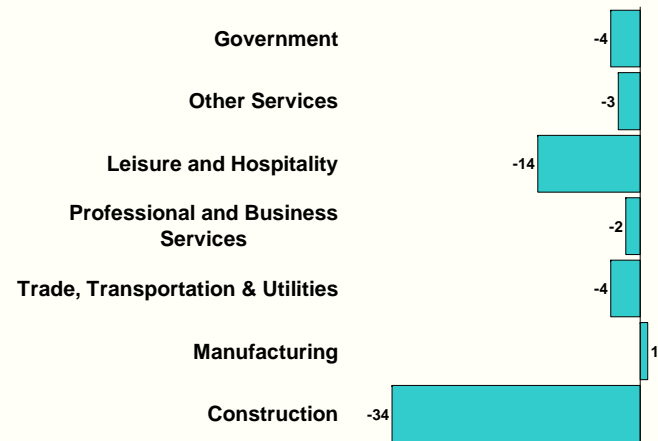

2008 Daggett County Numeric Change in Jobs by Industry

Source: Utah Department of Workforce Services.