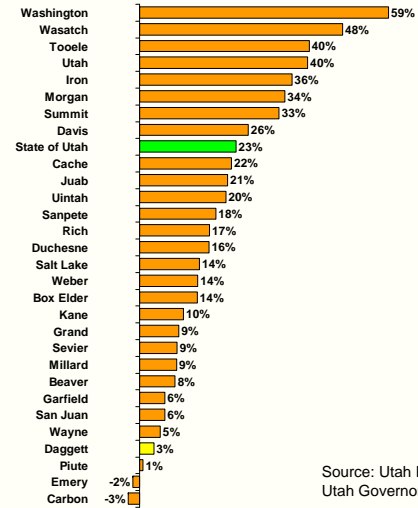

2000 to 2008 Population Growth by County

Source: Utah Population Estimates Committee; Utah Governor's Office of Planning and Budget.