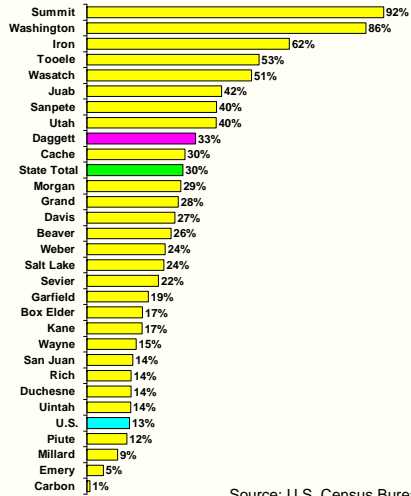

Population Growth

Source: U.S. Census Bureau.

Daggett County Net Migration

Source: Utah Population Estimates Committee.

Daggett County Population by City

Source: U.S. Census Bureau.

1990 to 2000 Population Growth by County

2008 Population Age Distribution

Source: U.S. Census Bureau.

Daggett County Race/Ethnic Distribution

Source: U.S. Census Bureau.

Adults With at Least a High School Diploma*

* Population 25 years and older.
Source: U.S. Census Bureau.