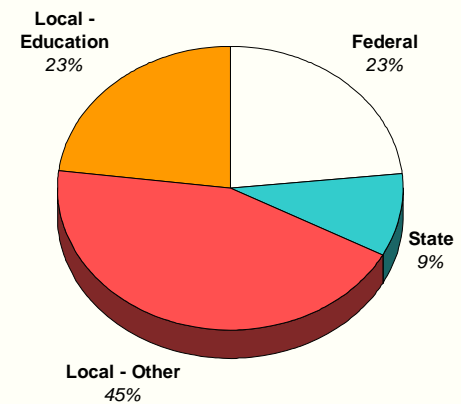

Source: Utah Department of Workforce Services.

2008 Percent Change in Nonfarm Jobs by Industry

Source: Utah Department of Workforce Services.

2008 Daggett County Numeric Change in Jobs by Industry

Source: Utah Department of Workforce Services.

2008 Nonfarm Job Distribution by Industry

Source: Utah Department of Workforce Services.

Daggett County Industrial Job Distribution

Source: Utah Department of Workforce Services.

2008 Daggett County Leisure and Hospitality Employment

Source: Utah Department of Workforce Services.

2008 Daggett County Government Employment

Source: Utah Department of Workforce Services.

1st Qtr 2008 Daggett County Firms by Size

Source: Utah Department of Workforce Services.