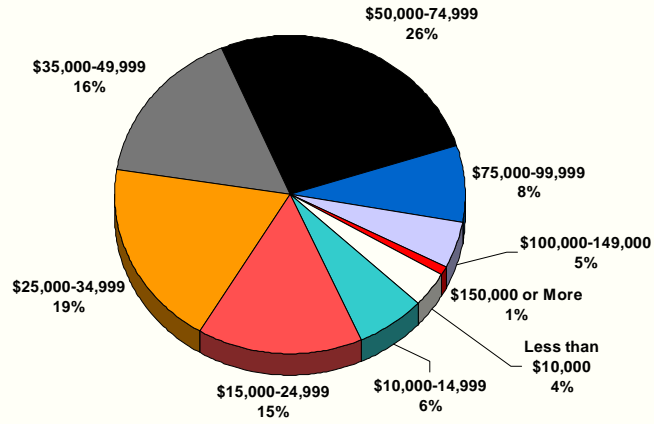

Daggett County 2008 Total Wages by Industry

Source: Utah Department of Workforce Services.

2008 Average Monthly Wage by County

2007 Median Family Income

Source: U.S. Census Bureau.

Daggett County 1999 Family Income

Source: U.S. Census Bureau.

2007 Personal Income by Source

Source: U.S. Bureau of Economic Analysis.

2007 Per Capita Personal Income by County

Source: U.S. Bureau of Economic Analysis.

Other Indicators

Daggett County New Residential Building Permit Valuation