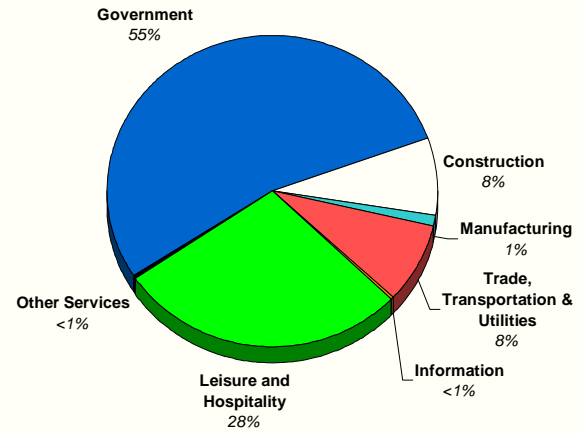

2008 Daggett County Jobs Distribution by Industry

Source: Utah Department of Workforce Services.