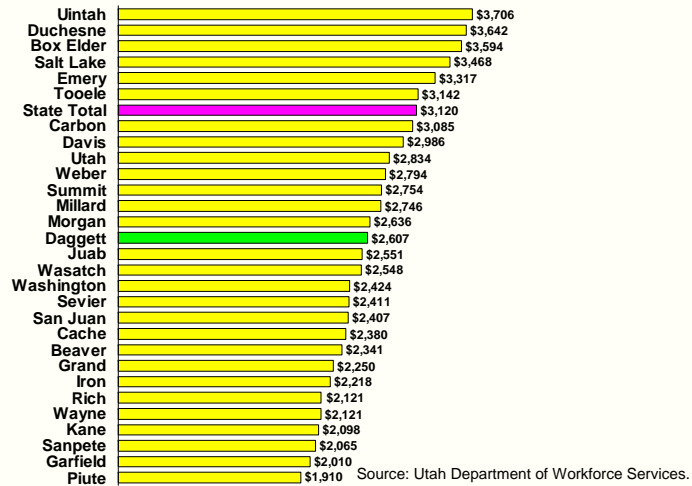

2008 Average Monthly Wage by County