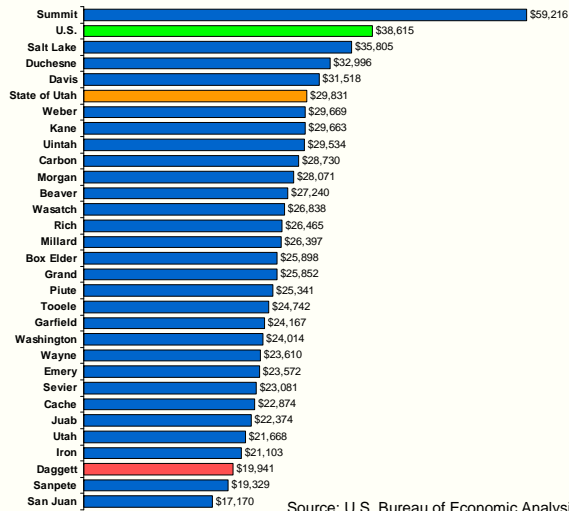

2007 Per Capita Personal Income by County