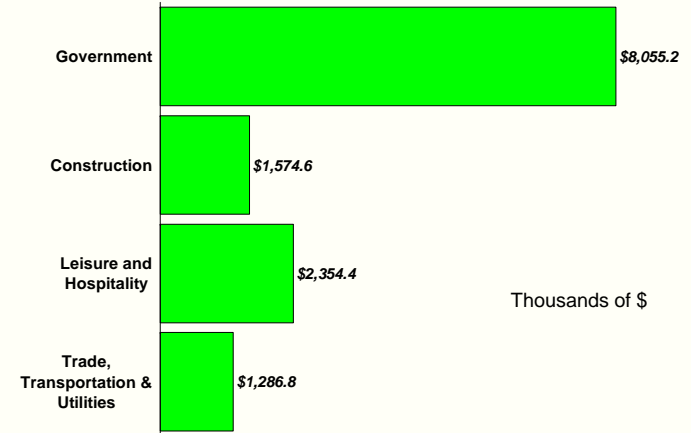

Daggett County 2008 Total Wages by Industry

Source: Utah Department of Workforce Services.