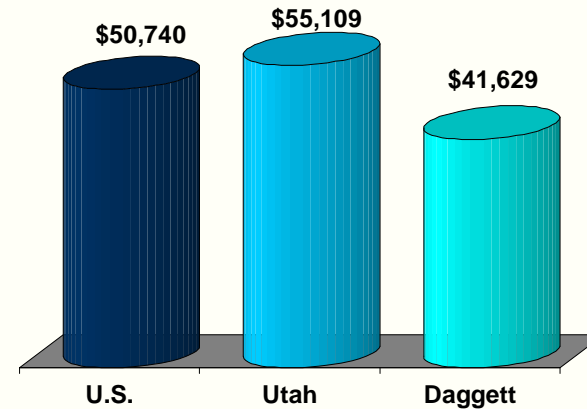

Daggett County 2008 Total Wages by Industry

Source: Utah Department of Workforce Services.

2008 Average Monthly Wage by County

2007 Median Family Income

Source: U.S. Census Bureau.

Daggett County 1999 Family Income

Source: U.S. Census Bureau.

2007 Personal Income by Source

Source: U.S. Bureau of Economic Analysis.

2007 Per Capita Personal Income by County

Source: U.S. Bureau of Economic Analysis.

Other Indicators

Daggett County New Residential Building Permit Valuation