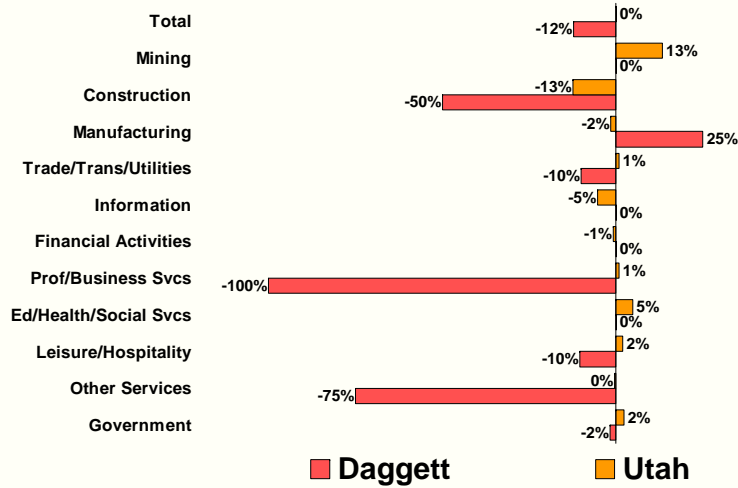

2008 Percent Change in Nonfarm Jobs by Industry

Source: Utah Department of Workforce Services.