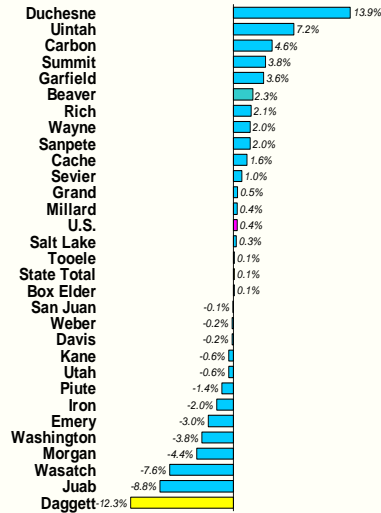

Annual 2008 Change in Nonfarm Jobs