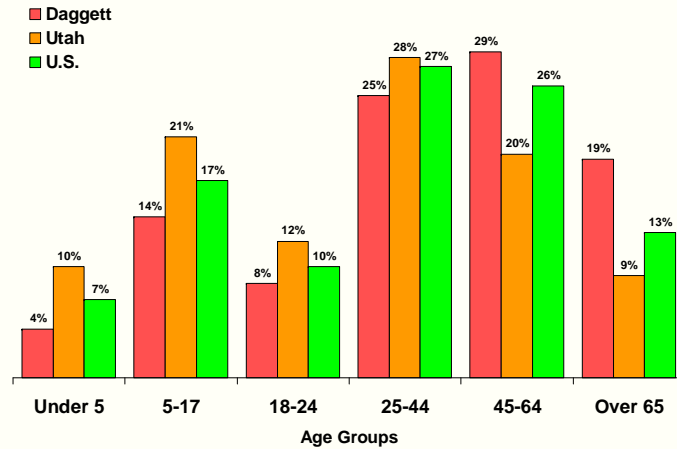

Source: U.S. Census Bureau.

2000 to 2008 Population Growth by County

Source: Utah Population Estimates Committee; Utah Governor's Office of Planning and Budget.

2007 to 2008 Population Growth by County

Source: Utah Population Estimates Committee; Utah Governor's Office of Planning and Budget.

2008 Population Age Distribution

Source: U.S. Census Bureau.

Daggett County Race/Ethnic Distribution

Source: U.S. Census Bureau.

Adults With at Least a High School Diploma*

* Population 25 years and older.
Source: U.S. Census Bureau.

Adults With at Least a Bachelor's Degree*

* Population 25 years and older.
Source: U.S. Census Bureau.

Employment

Daggett County Nonfarm Jobs

Source: Utah Department of Workforce Services.

Daggett County Nonfarm Jobs