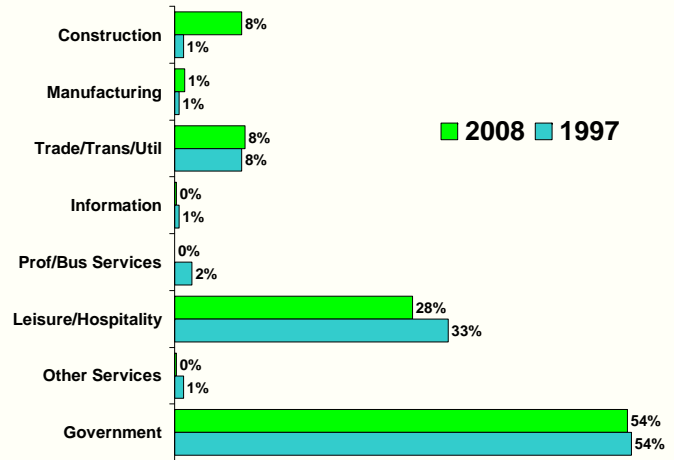

Source: Utah Department of Workforce Services.

Annual 2008 Change in Nonfarm Jobs

Source: Utah Department of Workforce Services; U.S. Bureau of Labor Statistics.

2008 Daggett County Jobs Distribution by Industry

Source: Utah Department of Workforce Services.

2008 Percent Change in Nonfarm Jobs by Industry

Source: Utah Department of Workforce Services.

2008 Daggett County Numeric Change in Jobs by Industry

Source: Utah Department of Workforce Services.

2008 Nonfarm Job Distribution by Industry

Source: Utah Department of Workforce Services.

Daggett County Industrial Job Distribution

Source: Utah Department of Workforce Services.

2008 Daggett County Leisure and Hospitality Employment