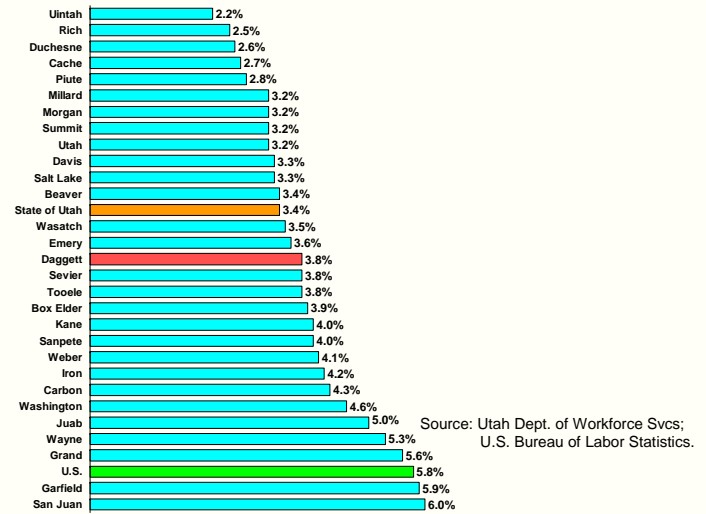

1st Qtr 2008 Daggett County Employment by Firm Size

Source: Utah Department of Workforce Services.

Annual Unemployment Rates

Source: Utah Department of Workforce Services.

Annual 2008 Unemployment Rates

Source: Utah Dept. of Workforce Svcs;
U.S. Bureau of Labor Statistics.