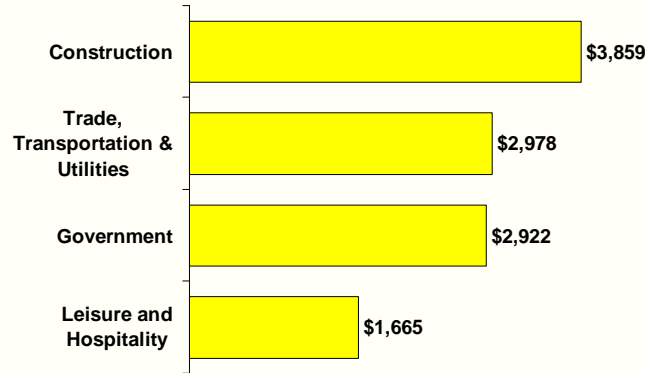

Daggett County 2008 Average Monthly Wage by Industry

Source: Utah Department of Workforce Services.