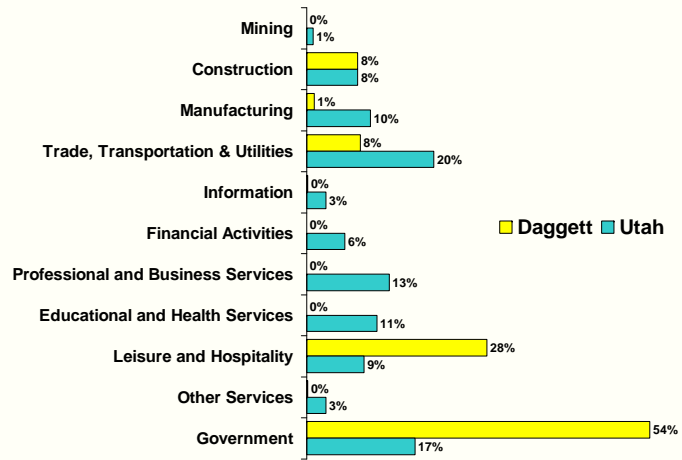

Adults With at Least a Bachelor's Degree*

* Population 25 years and older.
Source: U.S. Census Bureau.

Employment

Daggett County Nonfarm Jobs

Source: Utah Department of Workforce Services.

Daggett County Nonfarm Jobs

Source: Utah Department of Workforce Services.

Annual 2008 Change in Nonfarm Jobs

Source: Utah Department of Workforce Services; U.S. Bureau of Labor Statistics.

2008 Daggett County Jobs Distribution by Industry

Source: Utah Department of Workforce Services.

2008 Percent Change in Nonfarm Jobs by Industry

Source: Utah Department of Workforce Services.

2008 Daggett County Numeric Change in Jobs by Industry

Source: Utah Department of Workforce Services.

2008 Nonfarm Job Distribution by Industry

Source: Utah Department of Workforce Services.

Daggett County Industrial Job Distribution

Source: Utah Department of Workforce Services.

2008 Daggett County Leisure and Hospitality Employment