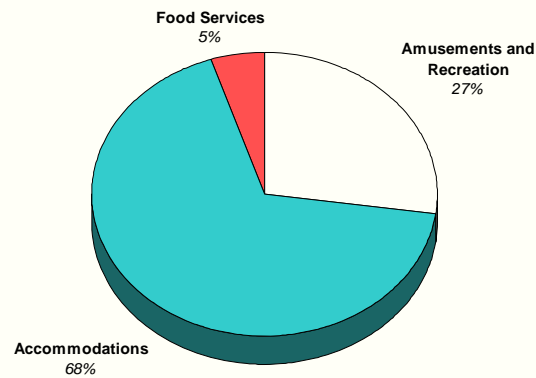

Source: Utah Department of Workforce Services.

2008 Percent Change in Nonfarm Jobs by Industry

Source: Utah Department of Workforce Services.

2008 Daggett County Numeric Change in Jobs by Industry

Source: Utah Department of Workforce Services.

2008 Nonfarm Job Distribution by Industry

Source: Utah Department of Workforce Services.

Daggett County Industrial Job Distribution

Source: Utah Department of Workforce Services.

2008 Daggett County Leisure and Hospitality Employment

Source: Utah Department of Workforce Services.

2008 Daggett County Government Employment

Source: Utah Department of Workforce Services.

1st Qtr 2008 Daggett County Firms by Size

Source: Utah Department of Workforce Services.