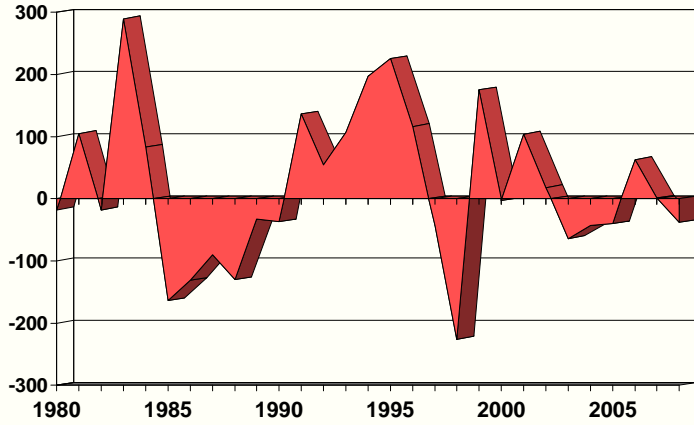

Beaver County

Demographic and Economic Profile

Prepared by
Lecia Parks Langston
Regional Economist
lecialangston@utah.gov
435-688-3115

Population/Demographics

Beaver County Population

Source: Utah Population Estimates Committee; Utah Governor's Office of Planning and Budget.

Population Growth

Source: U.S. Census Bureau.

Beaver County Net Migration

Source: Utah Population Estimates Committee; Utah Governor's Office of Planning and Budget.

Beaver County Population by City

Source: U.S. Census Bureau.