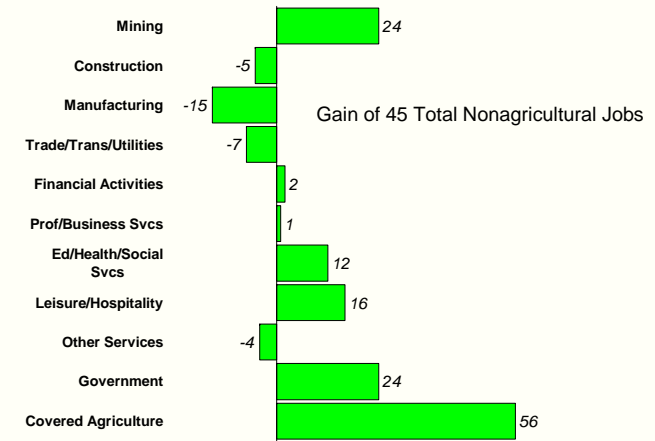

Adults With at Least a High School Diploma*

* Population 25 years and older.
Source: U.S. Census Bureau.

Adults With at Least a Bachelor's Degree*

* Population 25 years and older.
Source: U.S. Census Bureau.

Employment

Beaver County Nonfarm Jobs

Source: Utah Department of Workforce Services.

Beaver County Nonfarm Jobs

Source: Utah Department of Workforce Services.

Annual 2008 Change in Nonfarm Jobs

2008 Beaver County Jobs Distribution by Industry*

2008 Percent Change in Nonfarm Jobs by Industry

2008 Beaver County Numeric Change in Jobs by Industry

2008 Nonfarm Job Distribution by Industry*

*Does NOT include covered agriculture.
Source: Utah Department of Workforce Services.

Beaver County Industrial Job Distribution*

*Includes covered agriculture.
Source: Utah Department of Workforce Services.

2008 Beaver County Government Employment

Source: Utah Department of Workforce Services.