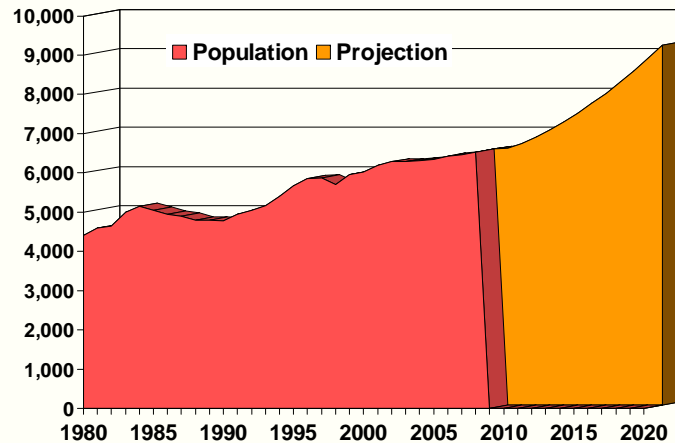

Beaver County

Demographic and Economic Profile

Prepared by
Lecia Parks Langston
Regional Economist
lecialangston@utah.gov
435-688-3115

Population/Demographics

Beaver County Population

Source: Utah Population Estimates Committee; Utah Governor's Office of Planning and Budget.

Population Growth

Source: U.S. Census Bureau.

Beaver County Net Migration

Source: Utah Population Estimates Committee; Utah Governor's Office of Planning and Budget.

Beaver County Population by City

Source: U.S. Census Bureau.