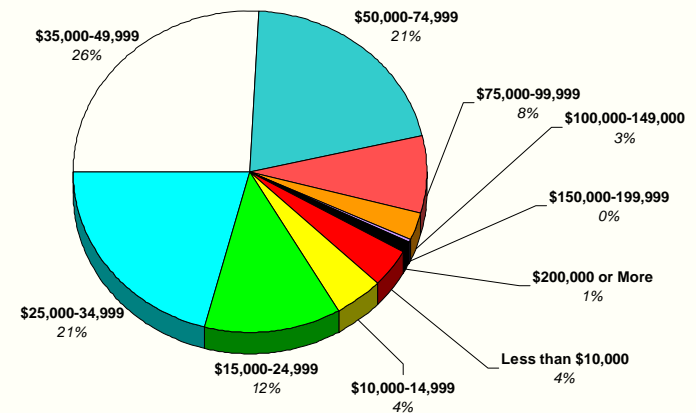

Beaver County Average Monthly Wage as a Percent of State

Source: Utah Department of Workforce Services.

Beaver County 2008 Average Monthly Wage by Industry

Source: Utah Department of Workforce Services.

Beaver County 2008 Total Wages by Industry

Source: Utah Department of Workforce Services.

2008 Average Monthly Wage by County

Source: Utah Department of Workforce Services.

Beaver County 1999 Family Income

Source: U.S. Census Bureau.

2007 Median Household Income