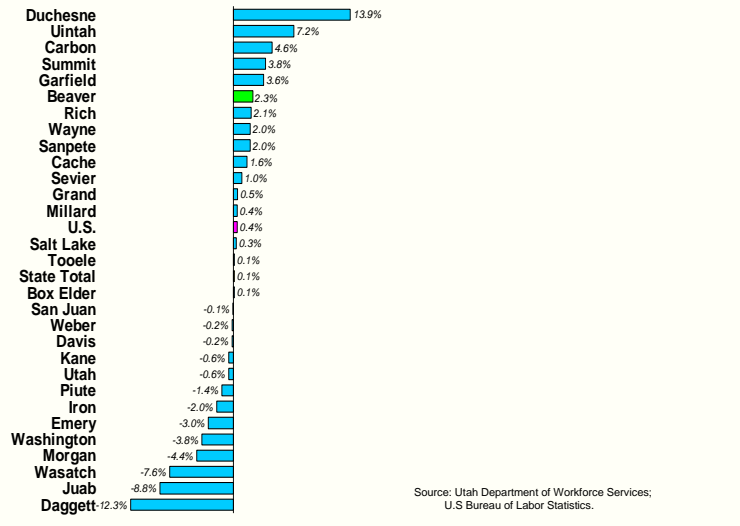

Adults With at Least a High School Diploma*

* Population 25 years and older.
Source: U.S. Census Bureau.

Adults With at Least a Bachelor's Degree*

* Population 25 years and older.
Source: U.S. Census Bureau.

Employment

Beaver County Nonfarm Jobs

Source: Utah Department of Workforce Services.

Beaver County Nonfarm Jobs

Source: Utah Department of Workforce Services.

Annual 2008 Change in Nonfarm Jobs

2008 Beaver County Jobs Distribution by Industry*

2008 Percent Change in Nonfarm Jobs by Industry

2008 Beaver County Numeric Change in Jobs by Industry

2008 Nonfarm Job Distribution by Industry*

*Does NOT include covered agriculture.
Source: Utah Department of Workforce Services.