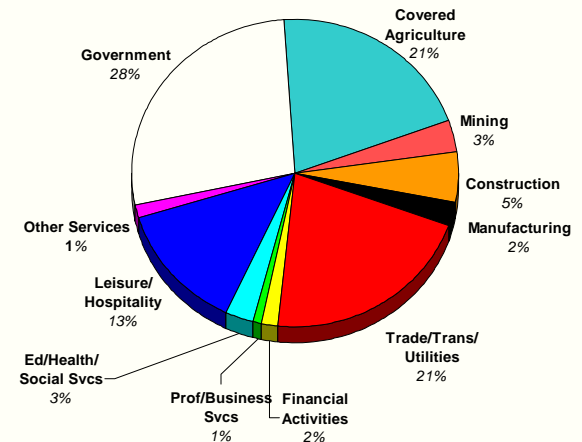

Employment

Beaver County Nonfarm Jobs

Source: Utah Department of Workforce Services.

Beaver County Nonfarm Jobs

Source: Utah Department of Workforce Services.

Annual 2008 Change in Nonfarm Jobs

2008 Beaver County Jobs Distribution by Industry*

2008 Percent Change in Nonfarm Jobs by Industry

2008 Beaver County Numeric Change in Jobs by Industry

2008 Nonfarm Job Distribution by Industry*

*Does NOT include covered agriculture.
Source: Utah Department of Workforce Services.