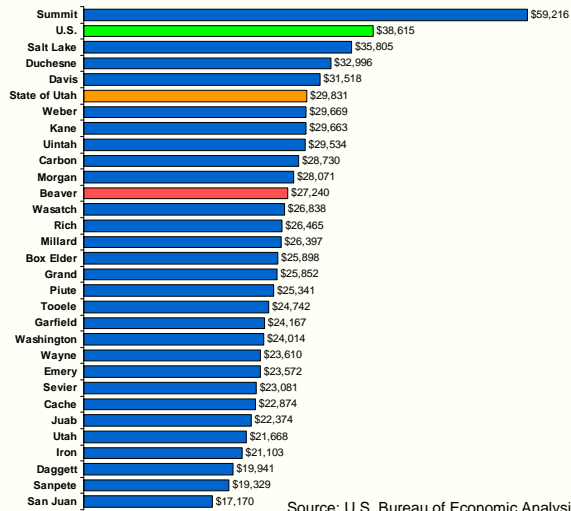

2007 Per Capita Personal Income by County