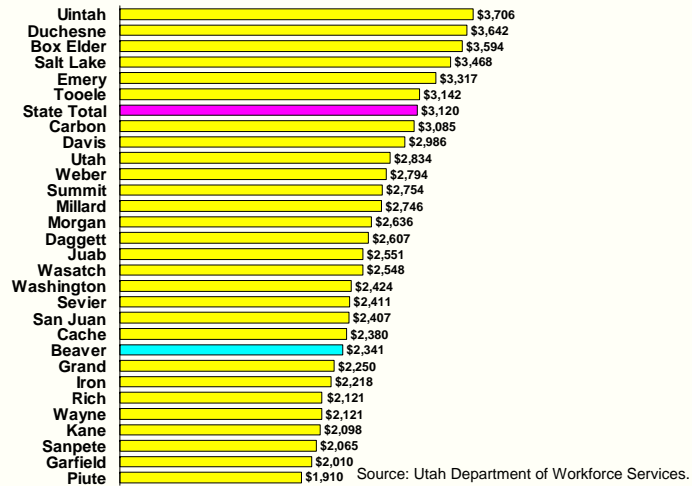

2008 Average Monthly Wage by County

Source: Utah Department of Workforce Services.