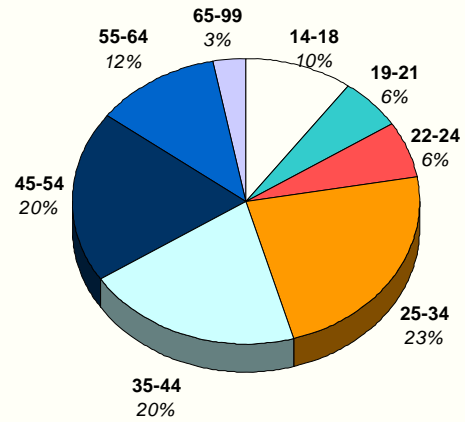

Source: Utah Dept. of Workforce Svcs;
U.S. Bureau of Labor Statistics.

1st Qtr 2008 Beaver County Firms by Size

Source: Utah Department of Workforce Services.

1st Qtr 2008 Beaver County Employment by Firm Size

Source: Utah Department of Workforce Services.

2007 Beaver County Industry Employment Share by Gender

2007 Beaver County Employment Share by Age

2007 Average Monthly Earnings by Gender

Share of Employment Over 55