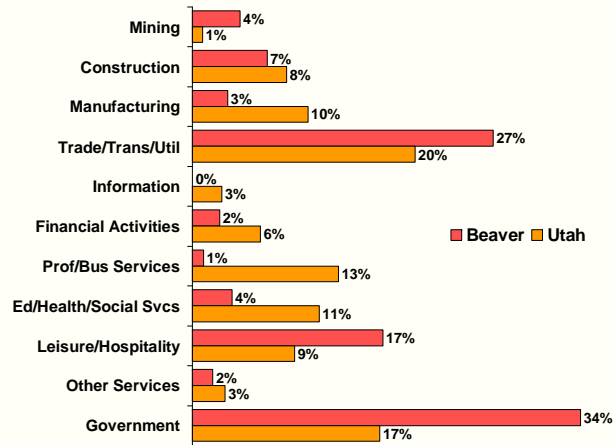

Adults With at Least a High School Diploma*

* Population 25 years and older.
Source: U.S. Census Bureau.

Adults With at Least a Bachelor's Degree*

* Population 25 years and older.
Source: U.S. Census Bureau.

Employment

Beaver County Nonfarm Jobs

Source: Utah Department of Workforce Services.

Beaver County Nonfarm Jobs

Source: Utah Department of Workforce Services.

Annual 2008 Change in Nonfarm Jobs

2008 Beaver County Jobs Distribution by Industry*

2008 Percent Change in Nonfarm Jobs by Industry

2008 Beaver County Numeric Change in Jobs by Industry

2008 Nonfarm Job Distribution by Industry*

*Does NOT include covered agriculture.
Source: Utah Department of Workforce Services.