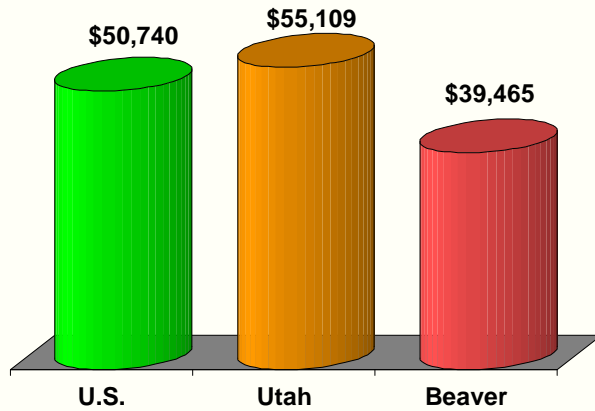

Source: Utah Department of Workforce Services.

2008 Average Monthly Wage by County

Source: Utah Department of Workforce Services.

Beaver County 1999 Family Income

Source: U.S. Census Bureau.

2007 Median Household Income

Source: U.S. Census Bureau Estimates.

2007 Personal Income by Source

Source: U.S. Bureau of Economic Analysis.

2007 Per Capita Personal Income by County

Source: U.S. Bureau of Economic Analysis.

Other Indicators