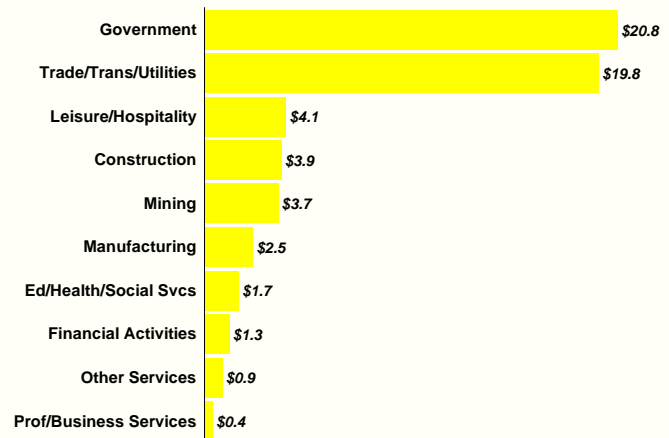

Income and Wages

Beaver County Average Monthly Wage

Note: Inflation adjusted wages reflect the rate of inflation as measured by the Consumer Price Index, 1982-84=100
Source: Utah Department of Workforce Services.

Beaver County Average Monthly Wage as a Percent of State

Source: Utah Department of Workforce Services.

Beaver County 2008 Average Monthly Wage by Industry

Source: Utah Department of Workforce Services.

Beaver County 2008 Total Wages by Industry

Source: Utah Department of Workforce Services.

2008 Average Monthly Wage by County

Source: Utah Department of Workforce Services.

Beaver County 1999 Family Income

Source: U.S. Census Bureau.

2007 Median Household Income