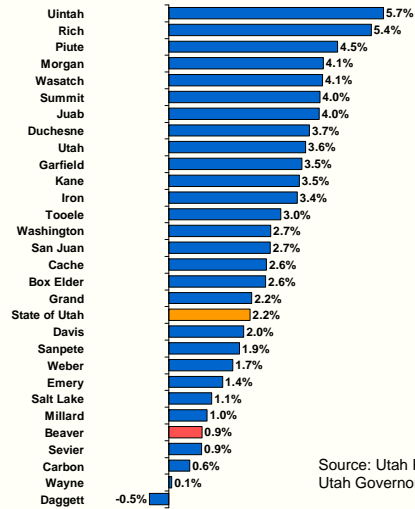

1990 to 2000 Population Growth by County

Source: U.S. Census Bureau.

2000 to 2008 Population Growth by County

Source: Utah Population Estimates Committee; Utah Governor's Office of Planning and Budget.

2007 to 2008 Population Growth by County

Source: Utah Population Estimates Committee; Utah Governor's Office of Planning and Budget.

2008 Population Age Distribution

Source: U.S. Census Bureau.

Beaver County Race/Ethnic Distribution

Source: U.S. Census Bureau.