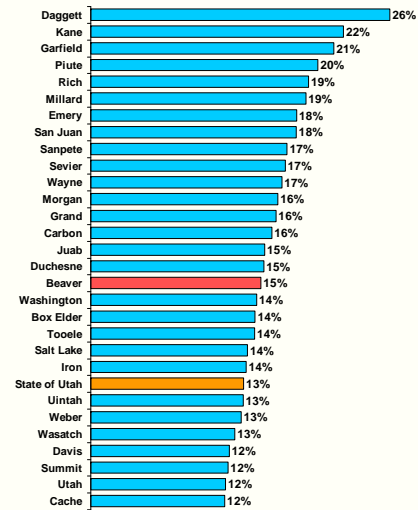

Source: Utah Department of Workforce Services.

2007 Beaver County Industry Employment Share by Gender

2007 Beaver County Employment Share by Age

2007 Average Monthly Earnings by Gender

Share of Employment Over 55