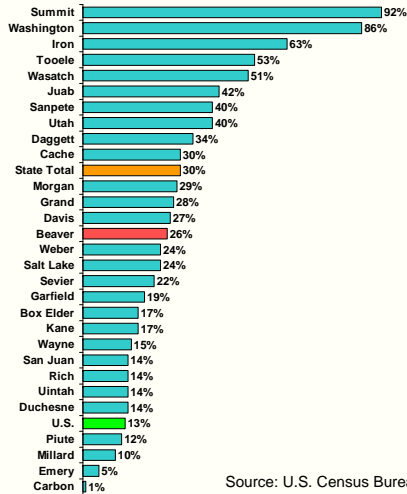

1990 to 2000 Population Growth by County

Source: U.S. Census Bureau.