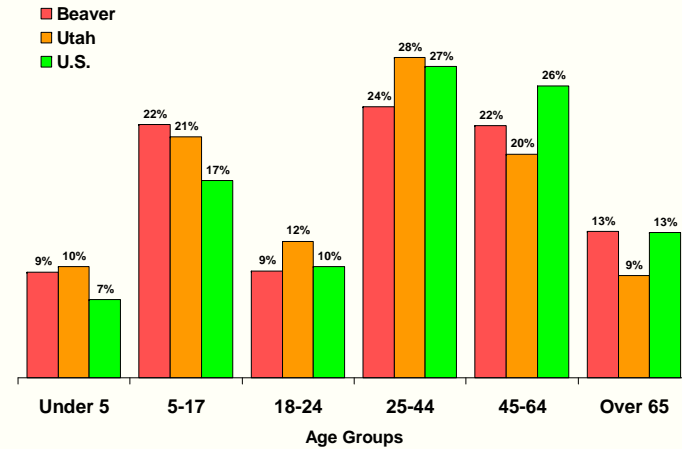

1990 to 2000 Population Growth by County

Source: U.S. Census Bureau.

2000 to 2008 Population Growth by County

Source: Utah Population Estimates Committee; Utah Governor's Office of Planning and Budget.

2007 to 2008 Population Growth by County

Source: Utah Population Estimates Committee; Utah Governor's Office of Planning and Budget.

2008 Population Age Distribution

Source: U.S. Census Bureau.

Beaver County Race/Ethnic Distribution

Source: U.S. Census Bureau.

Adults With at Least a High School Diploma*

* Population 25 years and older.
Source: U.S. Census Bureau.

Adults With at Least a Bachelor's Degree*

* Population 25 years and older.
Source: U.S. Census Bureau.