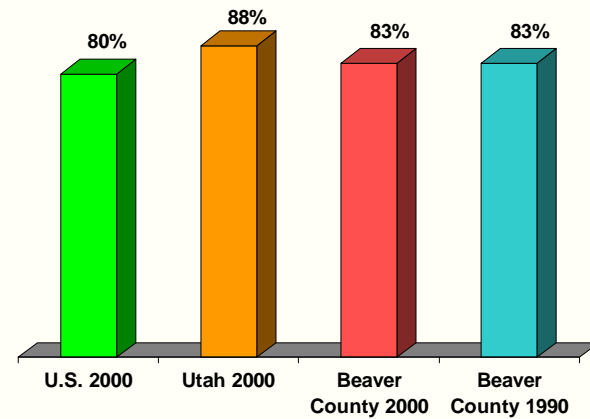

1990 to 2000 Population Growth by County

Source: U.S. Census Bureau.

2000 to 2008 Population Growth by County

Source: Utah Population Estimates Committee; Utah Governor's Office of Planning and Budget.

2007 to 2008 Population Growth by County

Source: Utah Population Estimates Committee; Utah Governor's Office of Planning and Budget.

2008 Population Age Distribution

Source: U.S. Census Bureau.

Beaver County Race/Ethnic Distribution

Source: U.S. Census Bureau.

Adults With at Least a High School Diploma*

* Population 25 years and older.
Source: U.S. Census Bureau.

Adults With at Least a Bachelor's Degree*

* Population 25 years and older.
Source: U.S. Census Bureau.