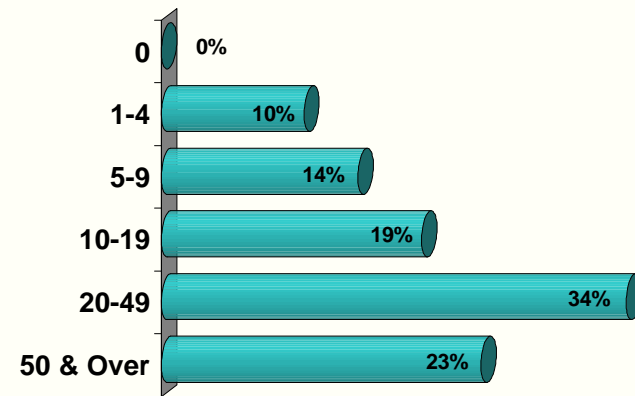

2008 Beaver County Trade/Transportation/Utilities Employment

Source: Utah Department of Workforce Services.

Annual Unemployment Rates

Source: Utah Department of Workforce Services.

Annual 2008 Unemployment Rates

Source: Utah Dept. of Workforce Svcs;
U.S. Bureau of Labor Statistics.

1st Qtr 2008 Beaver County Firms by Size

Source: Utah Department of Workforce Services.

1st Qtr 2008 Beaver County Employment by Firm Size