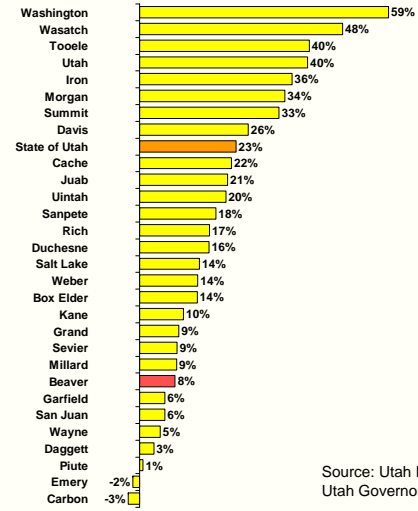

2000 to 2008 Population Growth by County

Source: Utah Population Estimates Committee; Utah Governor's Office of Planning and Budget.