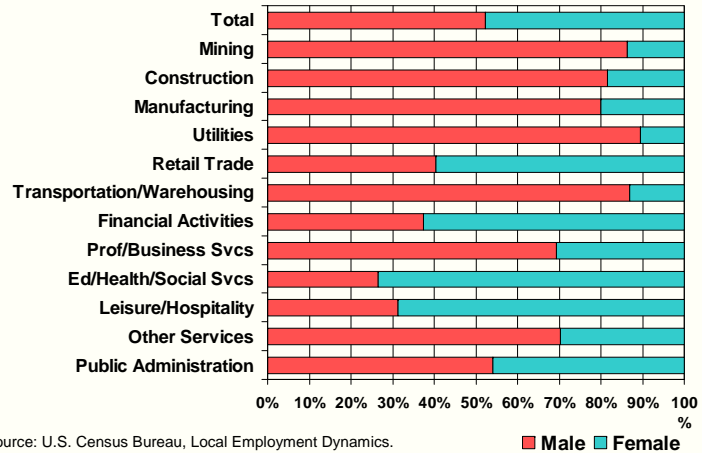

Source: Utah Dept. of Workforce Svcs;
U.S. Bureau of Labor Statistics.

1st Qtr 2008 Beaver County Firms by Size

Source: Utah Department of Workforce Services.

1st Qtr 2008 Beaver County Employment by Firm Size

Source: Utah Department of Workforce Services.

2007 Beaver County Industry Employment Share by Gender

2007 Beaver County Employment Share by Age

2007 Average Monthly Earnings by Gender

Share of Employment Over 55