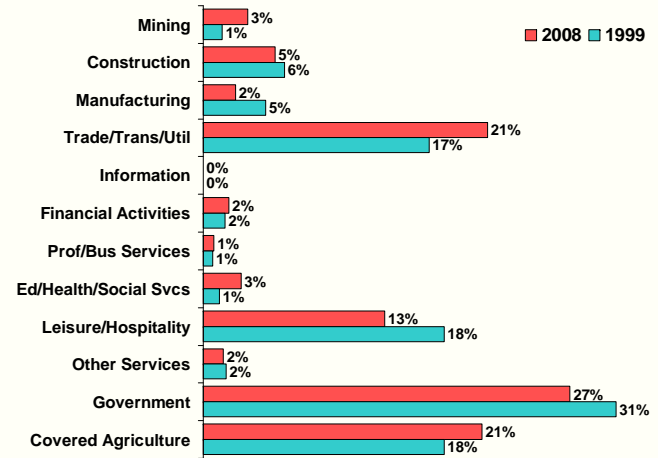

Employment

Beaver County Nonfarm Jobs

Source: Utah Department of Workforce Services.

Beaver County Nonfarm Jobs

Source: Utah Department of Workforce Services.

Annual 2008 Change in Nonfarm Jobs

2008 Beaver County Jobs Distribution by Industry*

2008 Percent Change in Nonfarm Jobs by Industry

2008 Beaver County Numeric Change in Jobs by Industry

2008 Nonfarm Job Distribution by Industry*

*Does NOT include covered agriculture.
Source: Utah Department of Workforce Services.

Beaver County Industrial Job Distribution*

*Includes covered agriculture.
Source: Utah Department of Workforce Services.

2008 Beaver County Government Employment

Source: Utah Department of Workforce Services.