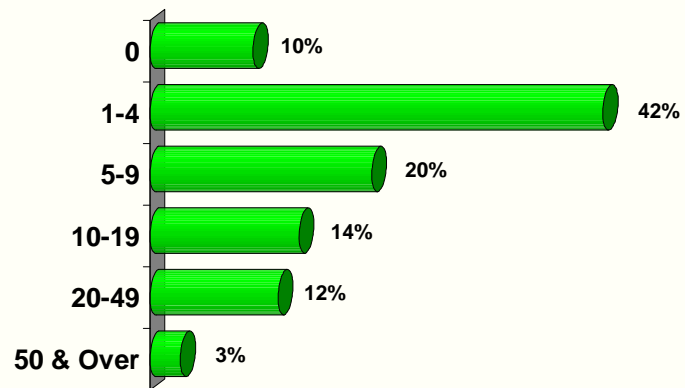

1st Qtr 2008 Beaver County Firms by Size

Source: Utah Department of Workforce Services.