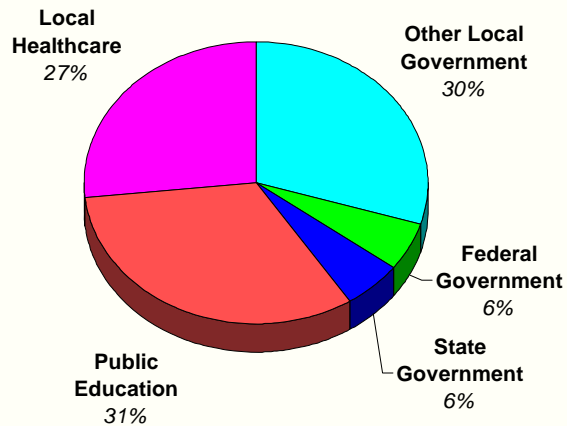

Adults With at Least a High School Diploma*

* Population 25 years and older.
Source: U.S. Census Bureau.

Adults With at Least a Bachelor's Degree*

* Population 25 years and older.
Source: U.S. Census Bureau.

Employment

Beaver County Nonfarm Jobs

Source: Utah Department of Workforce Services.

Beaver County Nonfarm Jobs

Source: Utah Department of Workforce Services.

Annual 2008 Change in Nonfarm Jobs

2008 Beaver County Jobs Distribution by Industry*

2008 Percent Change in Nonfarm Jobs by Industry

2008 Beaver County Numeric Change in Jobs by Industry

2008 Nonfarm Job Distribution by Industry*

*Does NOT include covered agriculture.
Source: Utah Department of Workforce Services.

Beaver County Industrial Job Distribution*

*Includes covered agriculture.
Source: Utah Department of Workforce Services.

2008 Beaver County Government Employment

Source: Utah Department of Workforce Services.