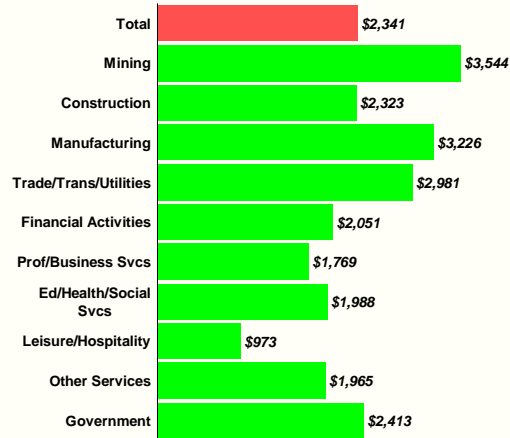

Beaver County 2008 Average Monthly Wage by Industry

Source: Utah Department of Workforce Services.