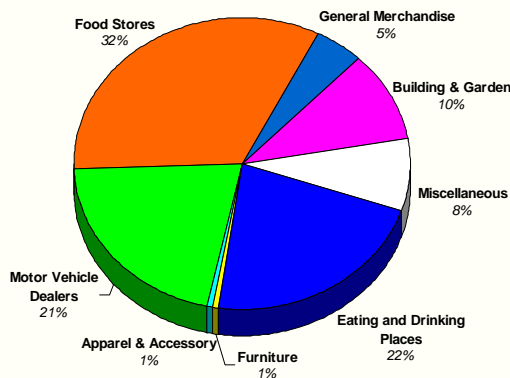

Percent Change in Beaver County Gross Taxable Sales

Source: Utah State Tax Commission.

Beaver County 2008 Gross Taxable Sales by Industry

Source: Utah State Tax Commission.

Beaver County 2008 Gross Taxable Sales in Retail Trade Industry