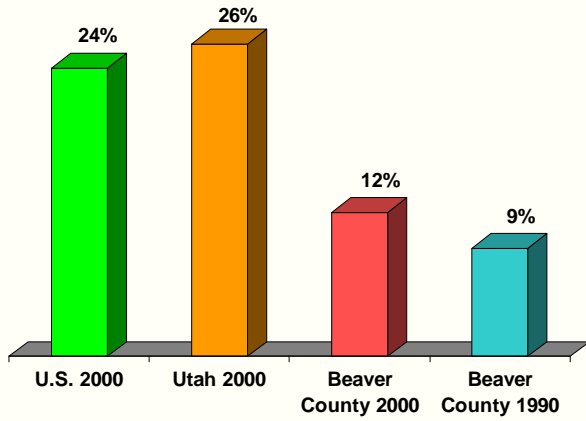

1990 to 2000 Population Growth by County

Source: U.S. Census Bureau.

2000 to 2008 Population Growth by County

Source: Utah Population Estimates Committee; Utah Governor's Office of Planning and Budget.

2007 to 2008 Population Growth by County

Source: Utah Population Estimates Committee; Utah Governor's Office of Planning and Budget.

2008 Population Age Distribution

Source: U.S. Census Bureau.

Beaver County Race/Ethnic Distribution

Source: U.S. Census Bureau.

Adults With at Least a High School Diploma*

* Population 25 years and older.
Source: U.S. Census Bureau.

Adults With at Least a Bachelor's Degree*

* Population 25 years and older.
Source: U.S. Census Bureau.