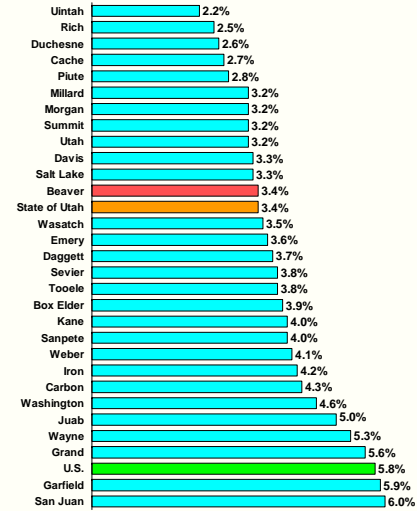

2008 Beaver County Trade/Transportation/Utilities Employment

Source: Utah Department of Workforce Services.

Annual Unemployment Rates

Source: Utah Department of Workforce Services.

Annual 2008 Unemployment Rates