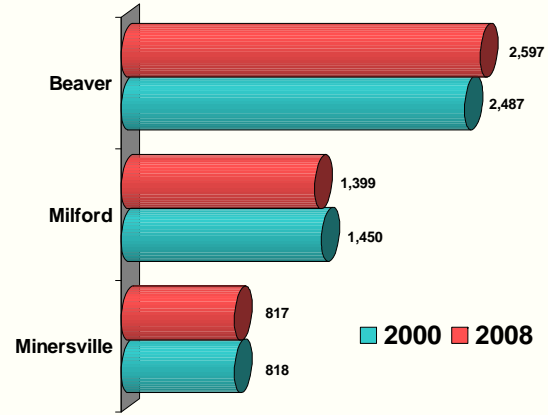

Beaver County

Demographic and Economic Profile

Prepared by
Lecia Parks Langston
Regional Economist
lecialangston@utah.gov
435-688-3115

Population/Demographics

Beaver County Population

Source: Utah Population Estimates Committee; Utah Governor's Office of Planning and Budget.

Population Growth

Source: U.S. Census Bureau.

Beaver County Net Migration

Source: Utah Population Estimates Committee; Utah Governor's Office of Planning and Budget.

Beaver County Population by City

Source: U.S. Census Bureau.

1990 to 2000 Population Growth by County

Source: U.S. Census Bureau.

2000 to 2008 Population Growth by County

Source: Utah Population Estimates Committee; Utah Governor's Office of Planning and Budget.

2007 to 2008 Population Growth by County