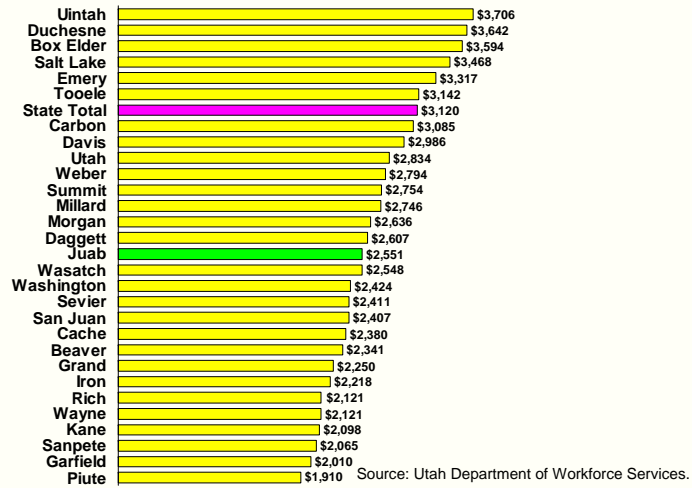

2008 Average Monthly Wage by County

Source: Utah Department of Workforce Services.