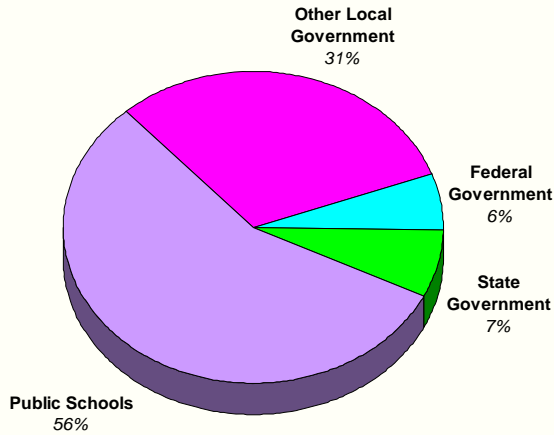

Source: Utah Department of Workforce Services.

2008 Nonfarm Job Distribution by Industry

Source: Utah Department of Workforce Services.

Juab County Industrial Job Distribution

Source: Utah Department of Workforce Services.

1st Qtr 2008 Juab County Firms by Size

Source: Utah Department of Workforce Services.

1st Qtr 2008 Juab County Employment by Firm Size

Source: Utah Department of Workforce Services.

2008 Juab County Government Employment