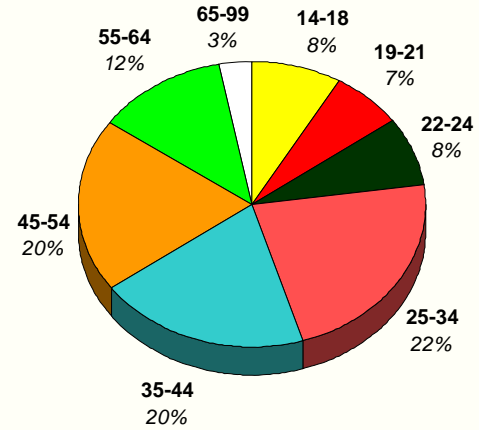

Annual 2008 Unemployment Rates

Source: Utah Dept. of Workforce Svcs; U.S. Bureau of Labor Statistics.

2007 Juab County Industry Employment Share by Gender

Source: U.S. Census Bureau, Local Employment Dynamics.

Male Female

2007 Juab County Employment Share by Age

Source: U.S. Census Bureau, Local Employment Dynamics.

2007 Average Monthly Earnings by Gender

Source: U.S. Census Bureau, Local Employment Dynamics.

Juab Utah