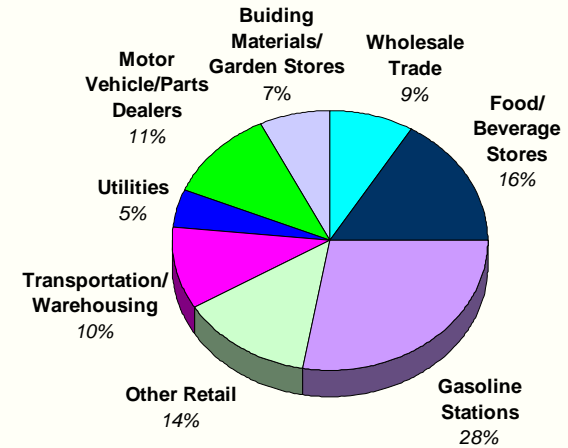

2008 Juab County Trade/Transportation/Utilities Employment

Source: Utah Department of Workforce Services.