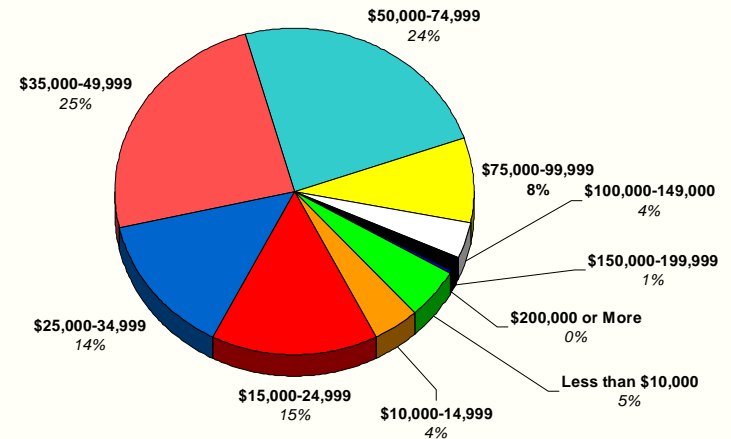

Juab County 1999 Family Income

Source: U.S. Census Bureau.