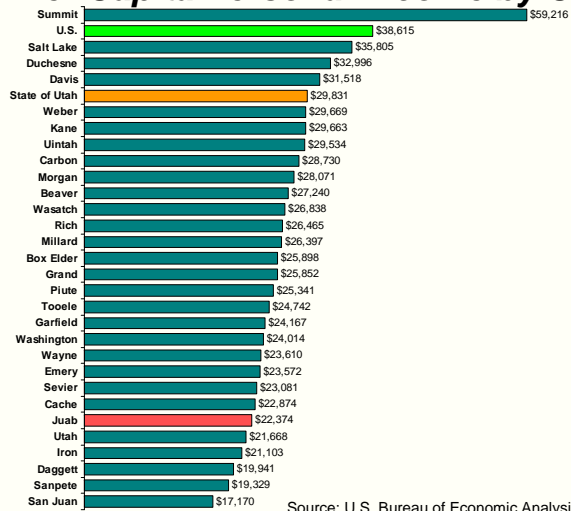

2007 Per Capita Personal Income by County