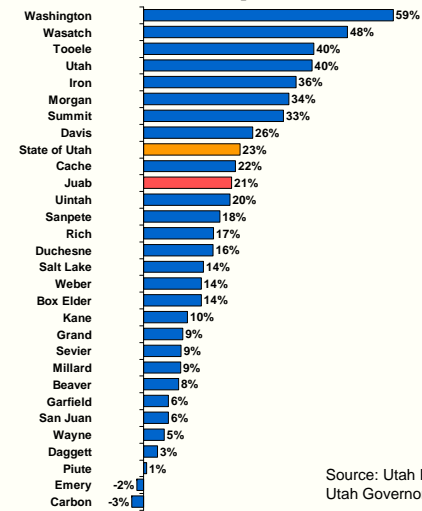

2000 to 2008 Population Growth by County

Source: Utah Population Estimates Committee; Utah Governor's Office of Planning and Budget.