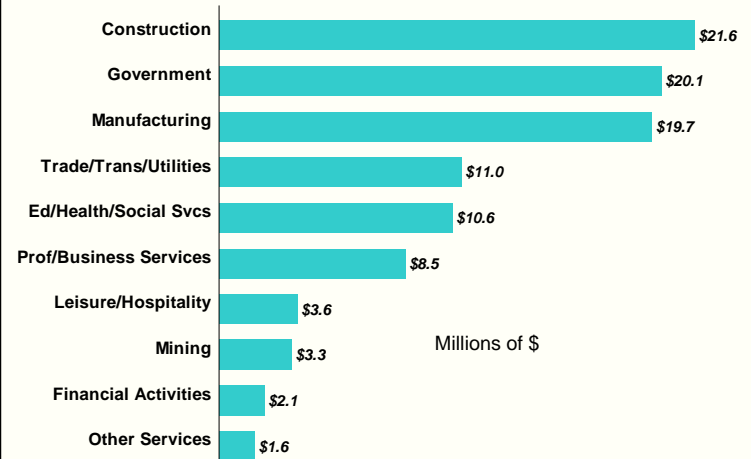

Juab County Average Monthly Wage as a Percent of State

Source: Utah Department of Workforce Services.

Juab County 2008 Average Monthly Wage by Industry

Source: Utah Department of Workforce Services.

Juab County 2008 Total Wages by Industry