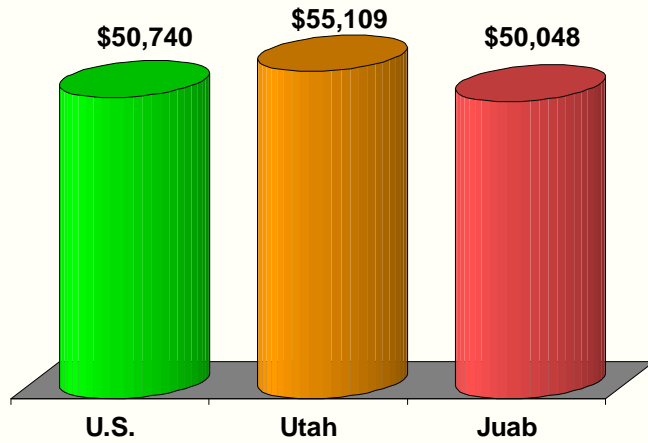

Source: Utah Department of Workforce Services.

2008 Average Monthly Wage by County

Source: Utah Department of Workforce Services.

Juab County 1999 Family Income

Source: U.S. Census Bureau.

2007 Median Household Income