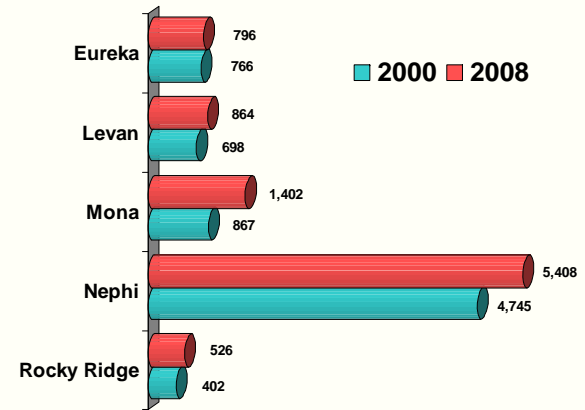

Population Growth

Source: U.S. Census Bureau.

Juab County Net Migration

Source: Utah Population Estimates Committee; Utah Governor's Office of Planning and Budget.

Juab County Population by City

Source: U.S. Census Bureau.

1990 to 2000 Population Growth by County

Source: U.S. Census Bureau.

2000 to 2008 Population Growth by County

Source: Utah Population Estimates Committee; Utah Governor's Office of Planning and Budget.

2007 to 2008 Population Growth by County