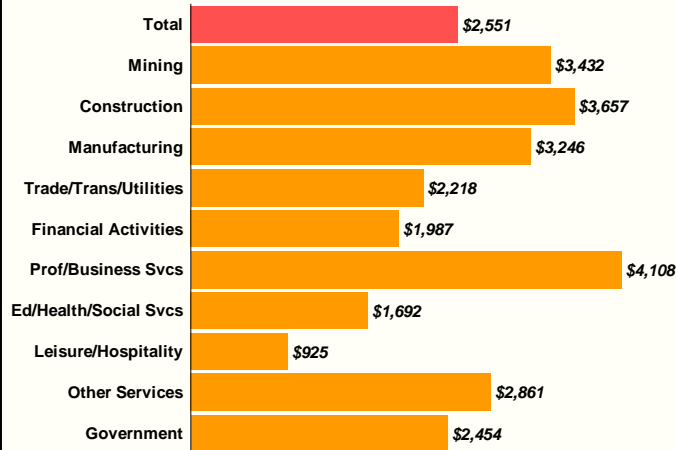

Juab County 2008 Average Monthly Wage by Industry

Source: Utah Department of Workforce Services.