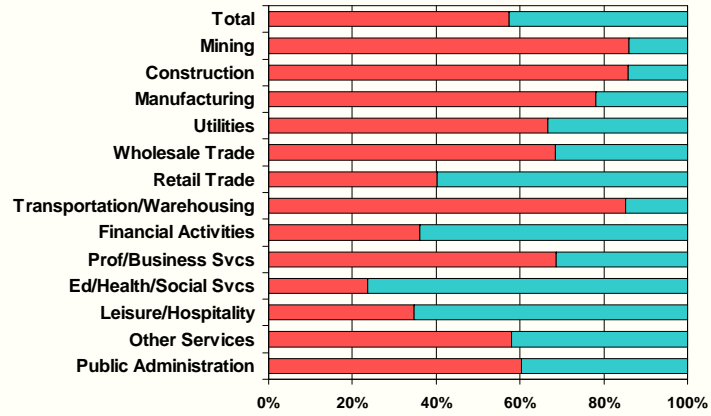

Source: Utah Department of Workforce Services.

2008 Juab County Trade/Transportation/Utilities Employment

Source: Utah Department of Workforce Services.

Annual Unemployment Rates

Source: Utah Department of Workforce Services.

Annual 2008 Unemployment Rates

Source: Utah Dept. of Workforce Svcs; U.S. Bureau of Labor Statistics.

2007 Juab County Industry Employment Share by Gender

Source: U.S. Census Bureau, Local Employment Dynamics.