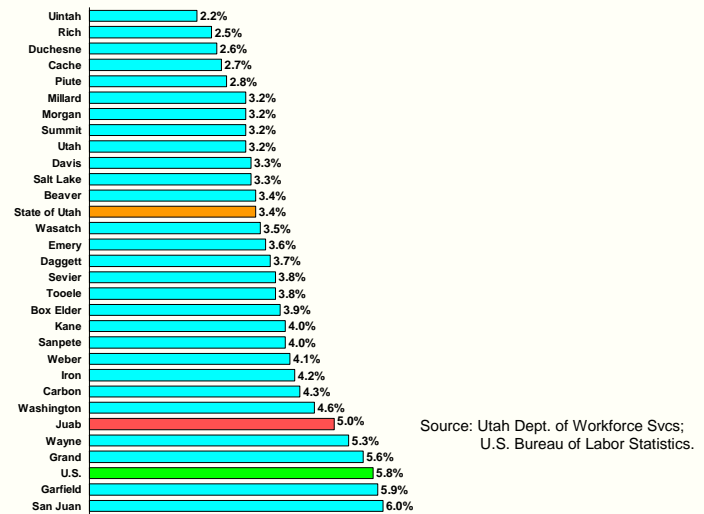

Annual 2008 Unemployment Rates

Source: Utah Dept. of Workforce Svcs; U.S. Bureau of Labor Statistics.