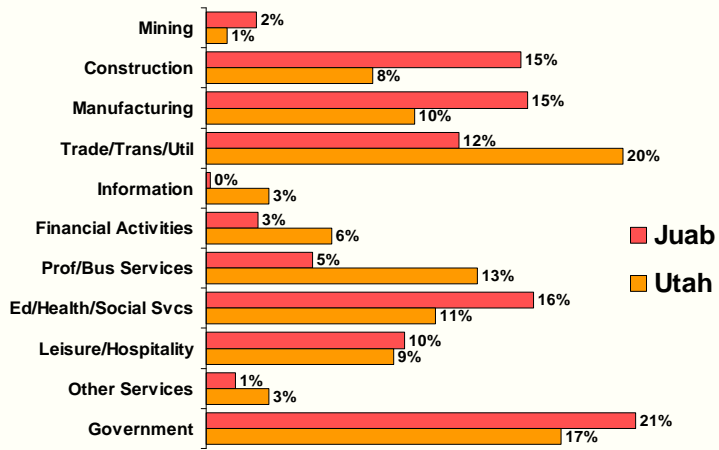

2008 Juab County Jobs Distribution by Industry

Source: Utah Department of Workforce Services.

2008 Percent Change in Nonfarm Jobs by Industry

Source: Utah Department of Workforce Services.

2008 Juab County Numeric Change in Jobs by Industry

Source: Utah Department of Workforce Services.

2008 Nonfarm Job Distribution by Industry

Source: Utah Department of Workforce Services.

Juab County Industrial Job Distribution

Source: Utah Department of Workforce Services.