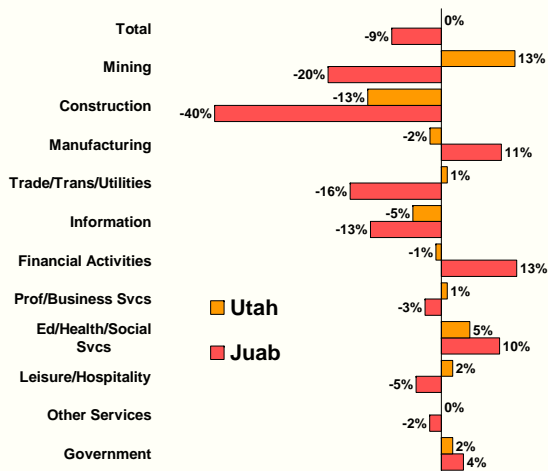

2008 Percent Change in Nonfarm Jobs by Industry

Source: Utah Department of Workforce Services.