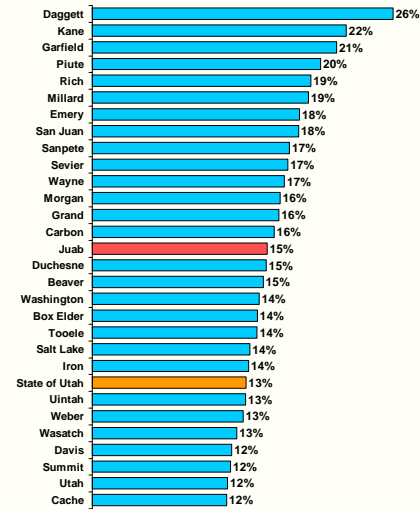

2007 Share of Employment Over 55

Source: U.S. Census Bureau, Local Employment Dynamics.