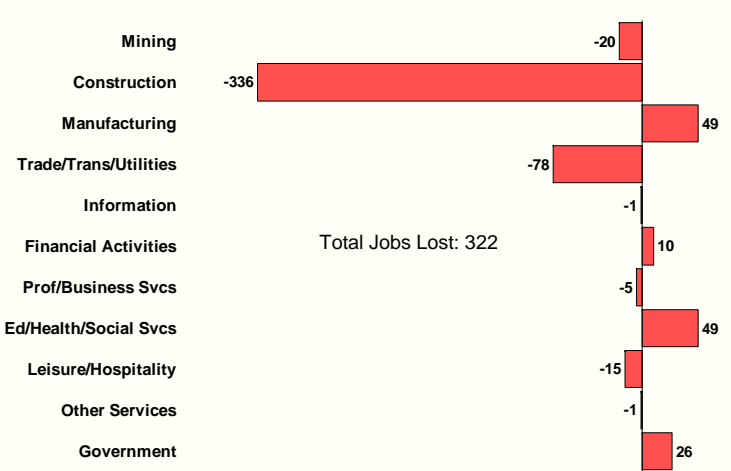

2008 Juab County Numeric Change in Jobs by Industry

Source: Utah Department of Workforce Services.