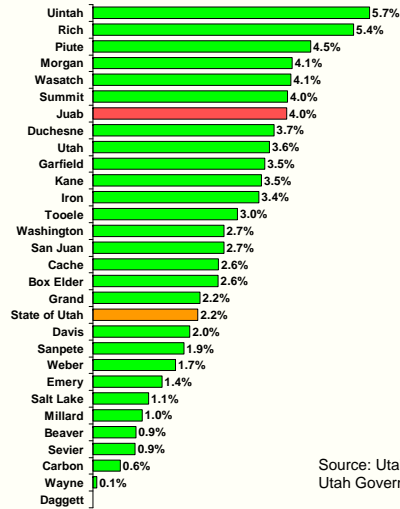

1990 to 2000 Population Growth by County

Source: U.S. Census Bureau.

2000 to 2008 Population Growth by County

Source: Utah Population Estimates Committee; Utah Governor's Office of Planning and Budget.

2007 to 2008 Population Growth by County