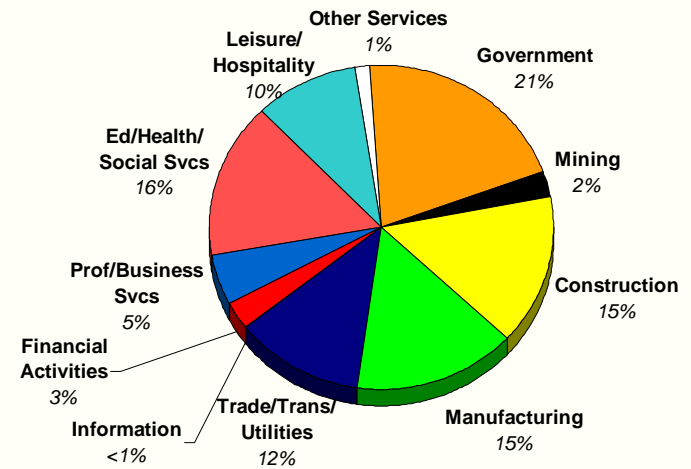

2008 Juab County Jobs Distribution by Industry

Source: Utah Department of Workforce Services.