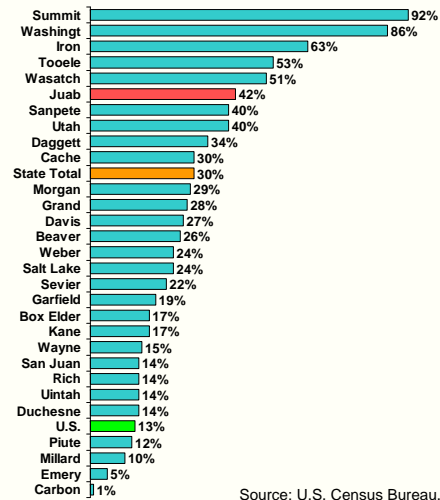

1990 to 2000 Population Growth by County

Source: U.S. Census Bureau.