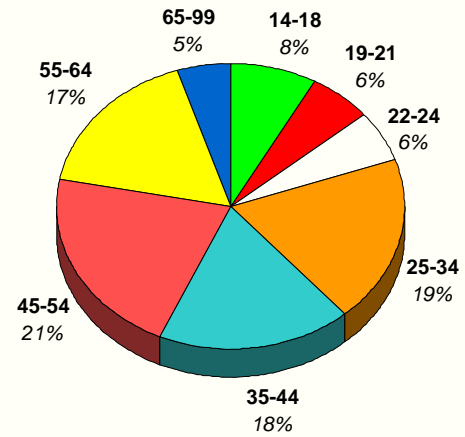

2007 Kane County Employment Share by Age

Source: U.S. Census Bureau, Local Employment Dynamics.