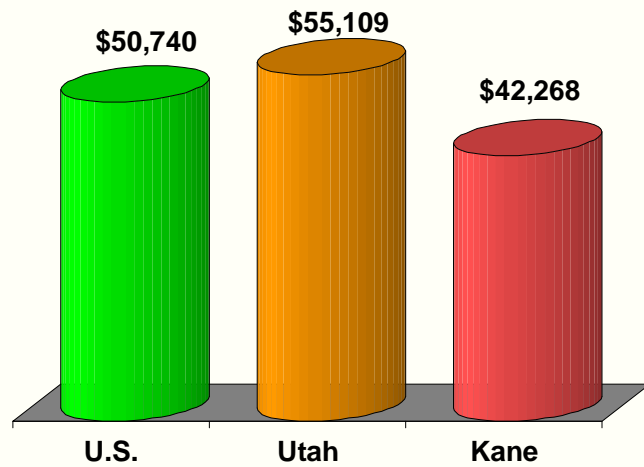

Source: Utah Department of Workforce Services.

2008 Average Monthly Wage by County

Source: Utah Department of Workforce Services.

Kane County 1999 Family Income

Source: U.S. Census Bureau.

2007 Median Household Income