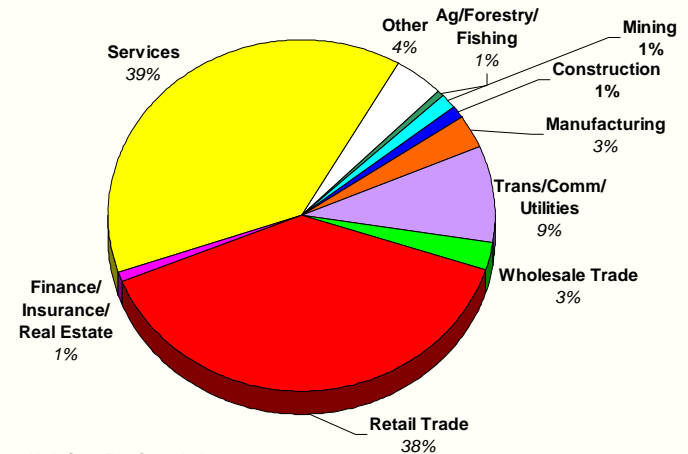

Kane County 2008 Gross Taxable Sales by Industry

Source: Utah State Tax Commission.