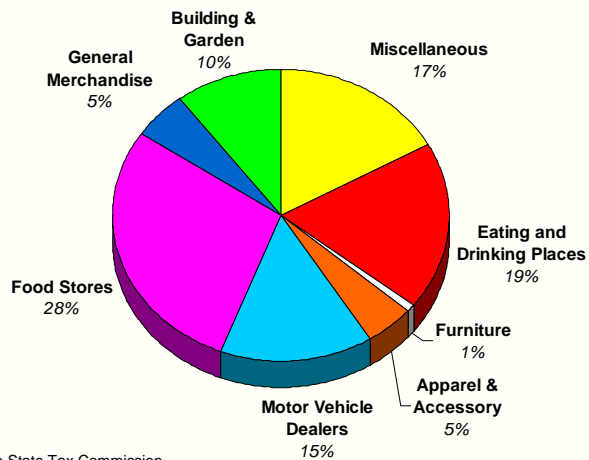

Kane County 2008 Gross Taxable Sales in Retail Trade Industry

Source: Utah State Tax Commission.

Kane County Economic and Demographic Profile

- This PowerPoint presentation was prepared by the Utah Department of Workforce Services.
- For a hard copy in pdf format, please go to the following website: jobs.utah.gov/opencms/wi and click on "County Info" then select the appropriate county.
- PowerPoint slides are also available for downloading at this site as well as historical data.
- For more information, contact Lecia Parks Langston at 435/688-3115 or lecialangston@utah.gov