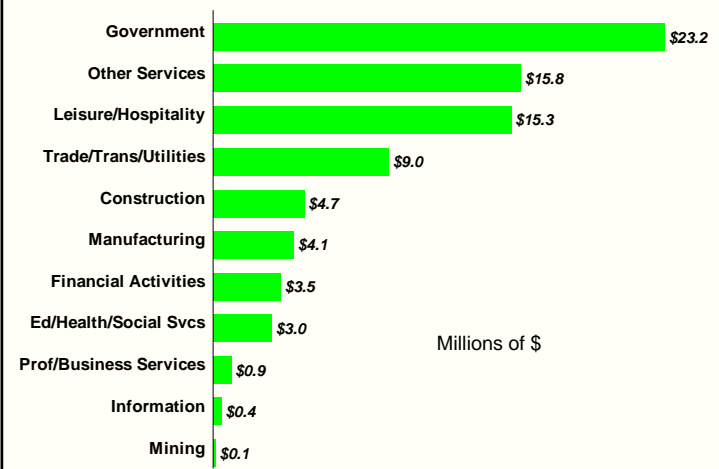

Kane County Average Monthly Wage as a Percent of State

Source: Utah Department of Workforce Services.

Kane County 2008 Average Monthly Wage by Industry

Source: Utah Department of Workforce Services.

Kane County 2008 Total Wages by Industry