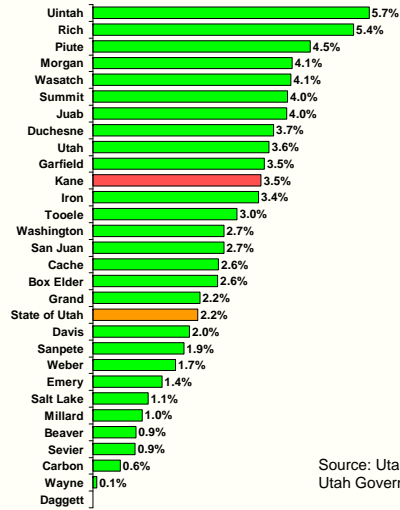

1990 to 2000 Population Growth by County

Source: U.S. Census Bureau.

2000 to 2008 Population Growth by County

Source: Utah Population Estimates Committee; Utah Governor's Office of Planning and Budget.

2007 to 2008 Population Growth by County