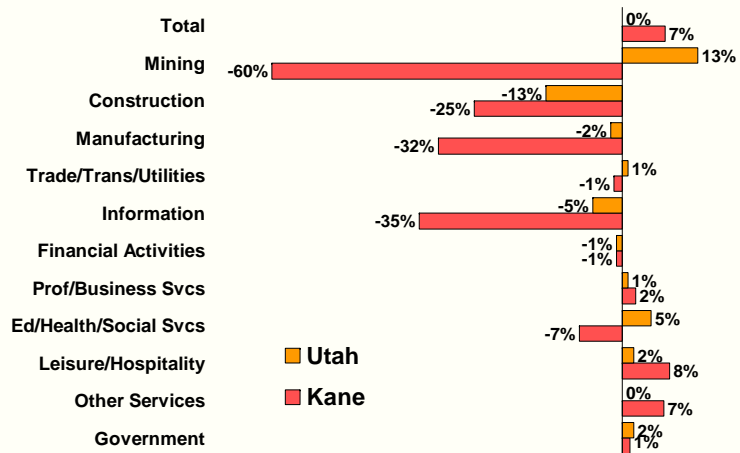

2008 Percent Change in Nonfarm Jobs by Industry

Source: Utah Department of Workforce Services.