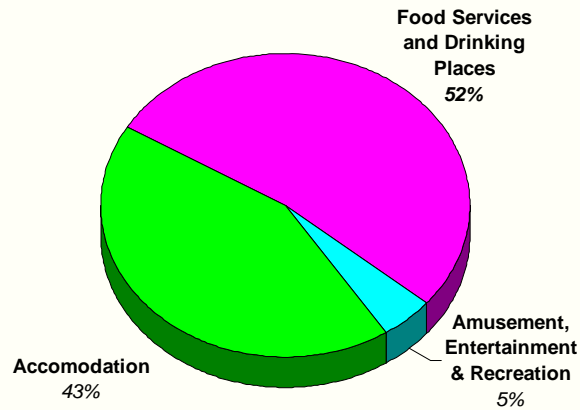

1st Qtr 2008 Kane County Firms by Size

Source: Utah Department of Workforce Services.

1st Qtr 2008 Kane County Employment by Firm Size

Source: Utah Department of Workforce Services.

2008 Kane County Leisure/Hospitality Employment