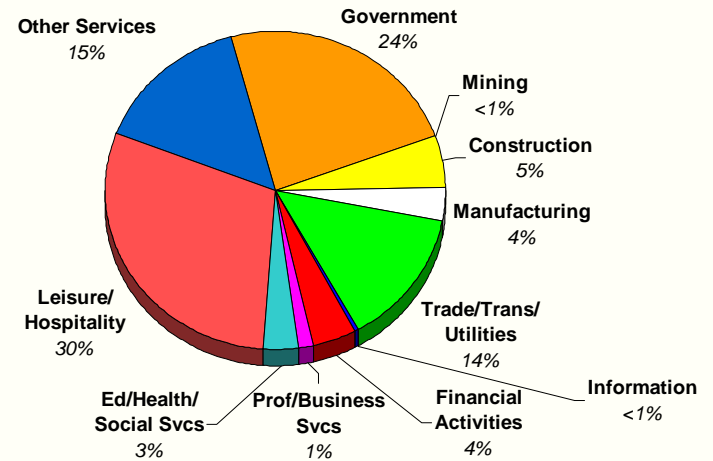

2008 Kane County Jobs Distribution by Industry

Source: Utah Department of Workforce Services.