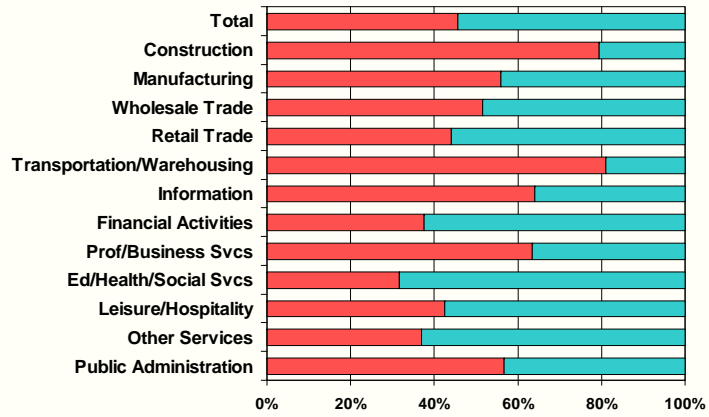

2007 Kane County Industry Employment Share by Gender

Source: U.S. Census Bureau, Local Employment Dynamics.

Male Female