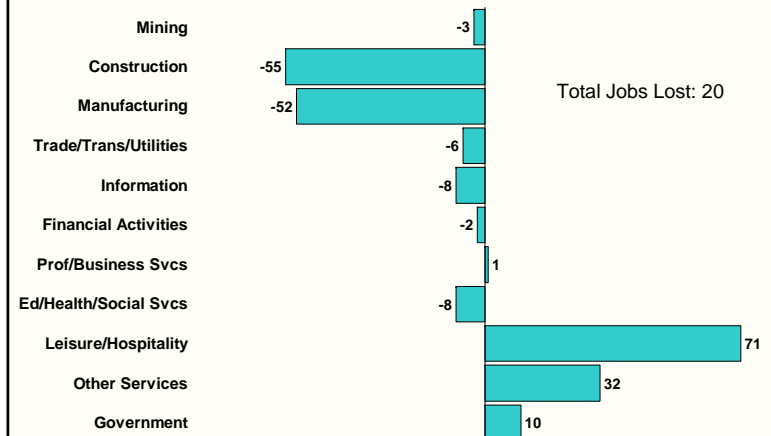

2008 Kane County Numeric Change in Jobs by Industry

Source: Utah Department of Workforce Services.