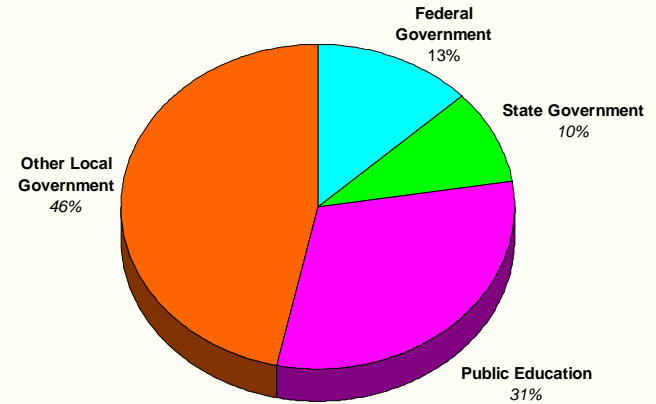

2008 Kane County Government Employment

Source: Utah Department of Workforce Services.