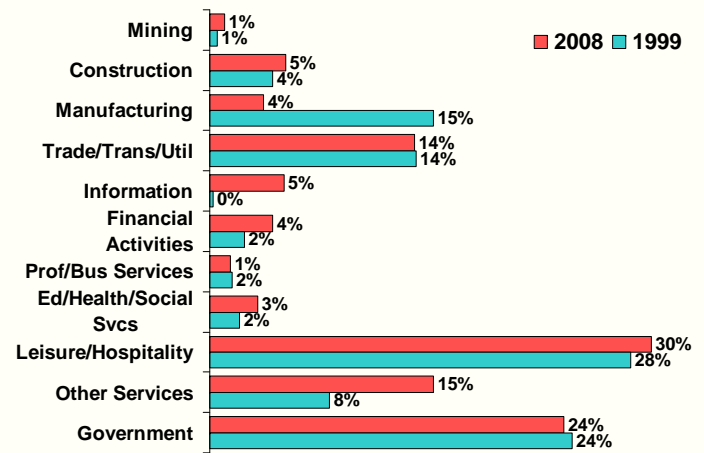

Kane County Industrial Job Distribution

Source: Utah Department of Workforce Services.