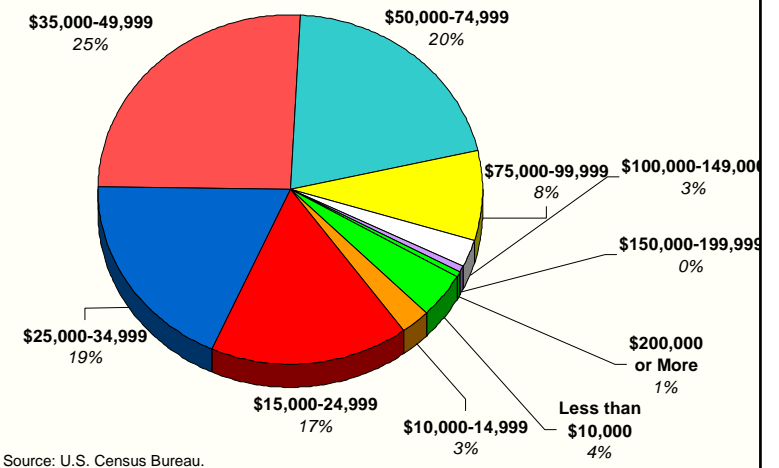

Kane County 1999 Family Income

Source: U.S. Census Bureau.