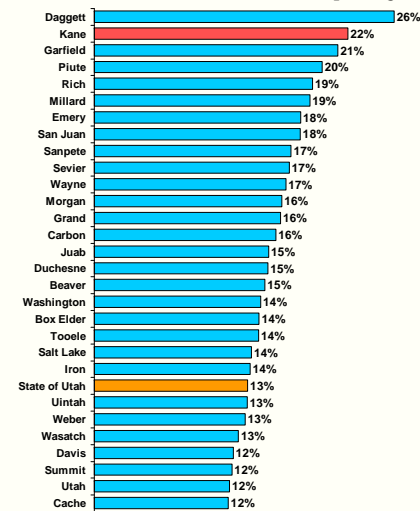

Male Female

2007 Kane County Employment Share by Age

Source: U.S. Census Bureau, Local Employment Dynamics.

2007 Average Monthly Earnings by Gender

2007 Share of Employment Over 55

Source: U.S. Census Bureau, Local Employment Dynamics.