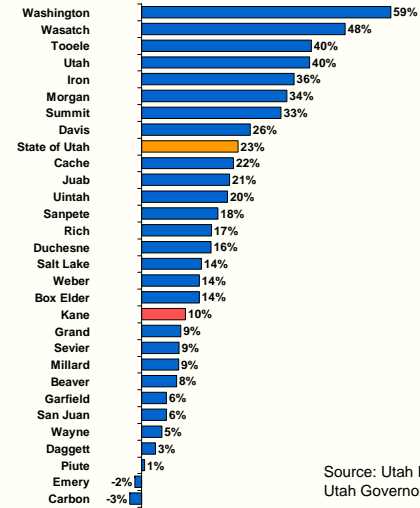

2000 to 2008 Population Growth by County

Source: Utah Population Estimates Committee; Utah Governor's Office of Planning and Budget.