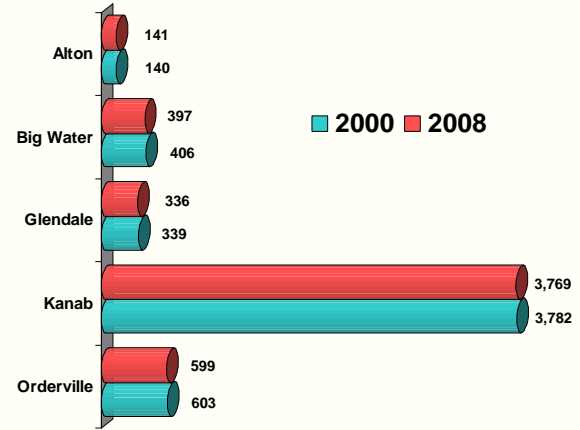

Population Growth

Source: U.S. Census Bureau.

Kane County Net Migration

Source: Utah Population Estimates Committee; Utah Governor's Office of Planning and Budget.

Kane County Population by City

Source: U.S. Census Bureau.

1990 to 2000 Population Growth by County

Source: U.S. Census Bureau.

2000 to 2008 Population Growth by County

Source: Utah Population Estimates Committee; Utah Governor's Office of Planning and Budget.

2007 to 2008 Population Growth by County