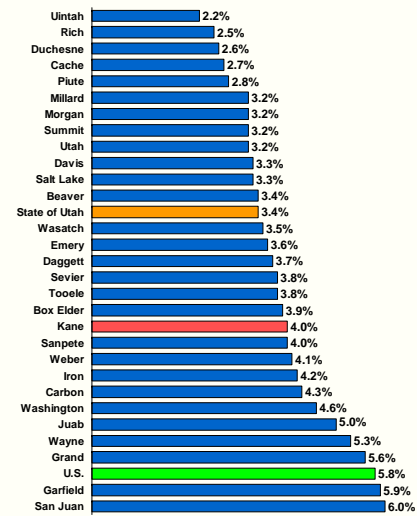

Annual 2008 Unemployment Rates

Source: Utah Dept. of Workforce Svcs; U.S. Bureau of Labor Statistics.