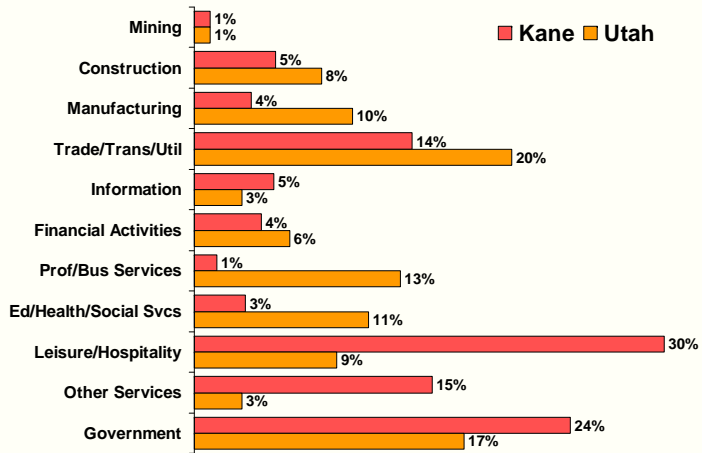

2008 Nonfarm Job Distribution by Industry

Source: Utah Department of Workforce Services.