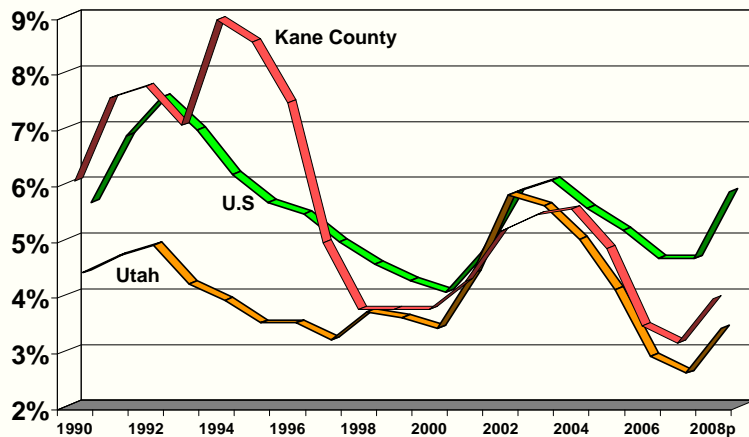

Annual Unemployment Rates

Source: Utah Department of Workforce Services.