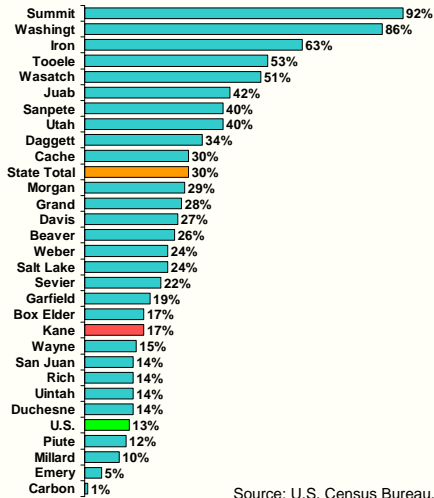

1990 to 2000 Population Growth by County

Source: U.S. Census Bureau.