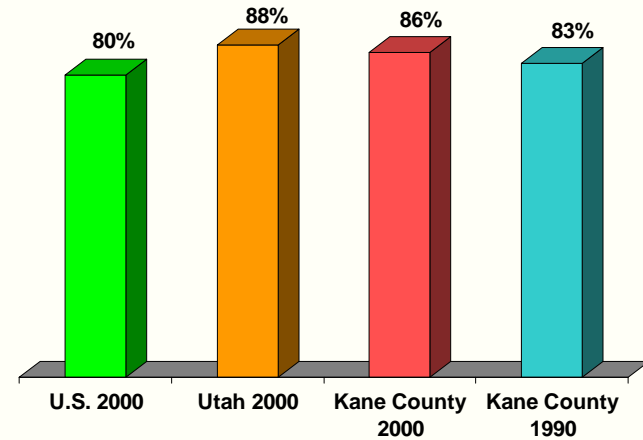

Source: Utah Population Estimates Committee; Utah Governor's Office of Planning and Budget.

2008 Population Age Distribution

Source: U.S. Census Bureau.

Kane County Race/Ethnic Distribution

Source: U.S. Census Bureau.

Adults With at Least a High School Diploma*

* Population 25 years and older.
Source: U.S. Census Bureau.

Adults With at Least a Bachelor's Degree*

* Population 25 years and older.
Source: U.S. Census Bureau.