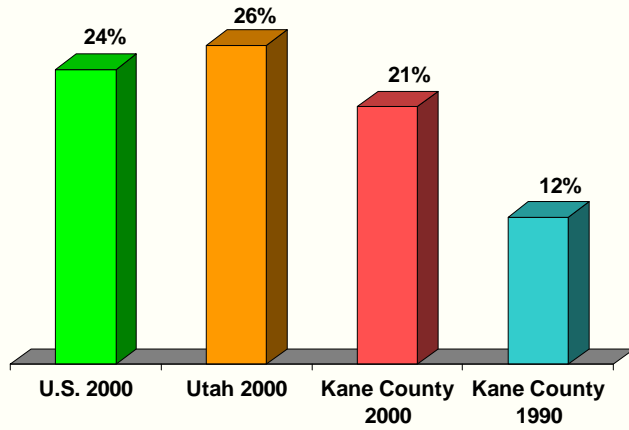

Source: Utah Population Estimates Committee; Utah Governor's Office of Planning and Budget.

2008 Population Age Distribution

Source: U.S. Census Bureau.

Kane County Race/Ethnic Distribution

Source: U.S. Census Bureau.

Adults With at Least a High School Diploma*

* Population 25 years and older.
Source: U.S. Census Bureau.

Adults With at Least a Bachelor's Degree*

* Population 25 years and older.
Source: U.S. Census Bureau.