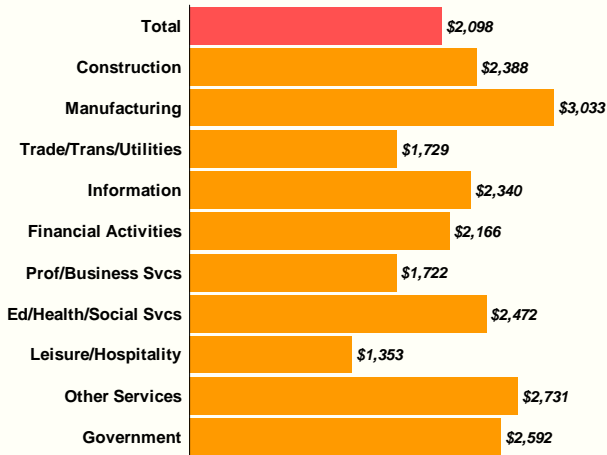

Kane County 2008 Average Monthly Wage by Industry

Source: Utah Department of Workforce Services.