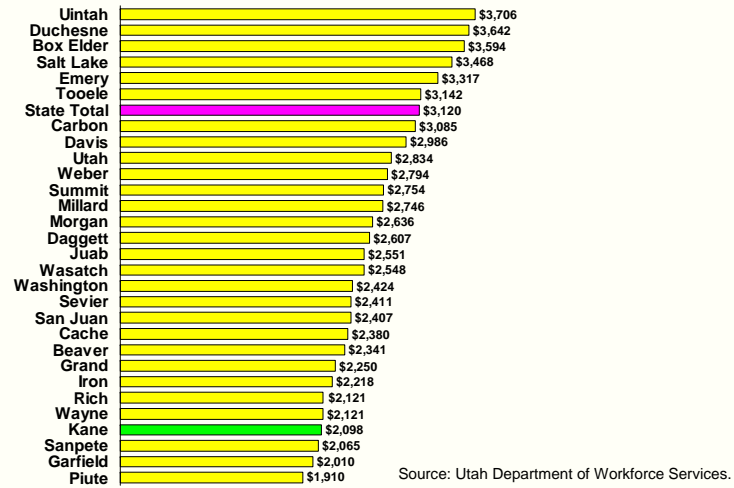

2008 Average Monthly Wage by County

Source: Utah Department of Workforce Services.