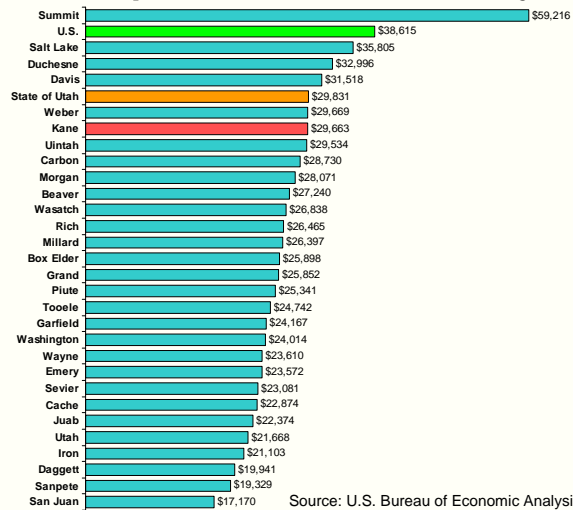

2007 Per Capita Personal Income by County