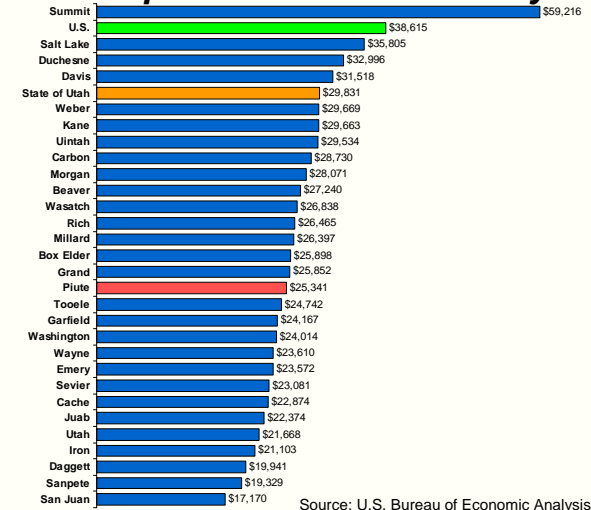

2007 Per Capita Personal Income by County

Source: U.S. Bureau of Economic Analysis.