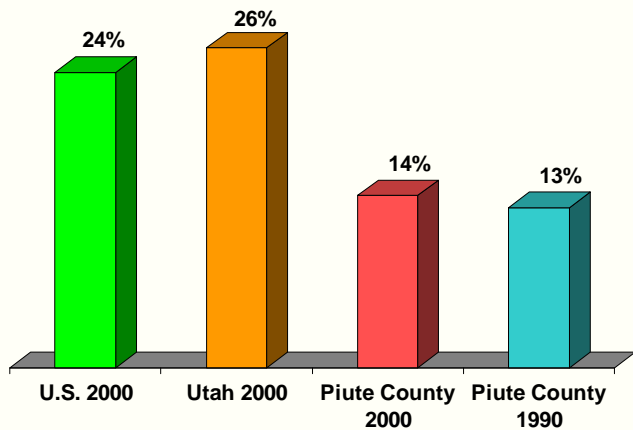

1990 to 2000 Population Growth by County

Source: U.S. Census Bureau.

2000 to 2008 Population Growth by County

Source: Utah Population Estimates Committee; Utah Governor's Office of Planning and Budget.

2007 to 2008 Population Growth by County

Source: Utah Population Estimates Committee; Utah Governor's Office of Planning and Budget.

2008 Population Age Distribution

Source: U.S. Census Bureau.

Piute County Race/Ethnic Distribution

Source: U.S. Census Bureau.

Adults With at Least a High School Diploma*

* Population 25 years and older.
Source: U.S. Census Bureau.

Adults With at Least a Bachelor's Degree*

* Population 25 years and older.
Source: U.S. Census Bureau.