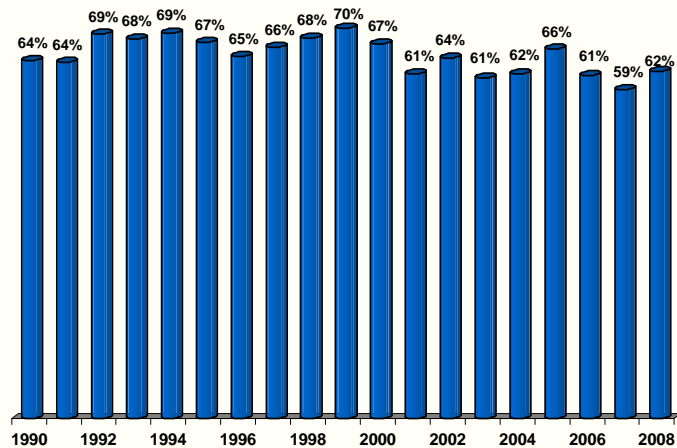

Piute County Average Monthly Wage as a Percent of State

Source: Utah Department of Workforce Services.