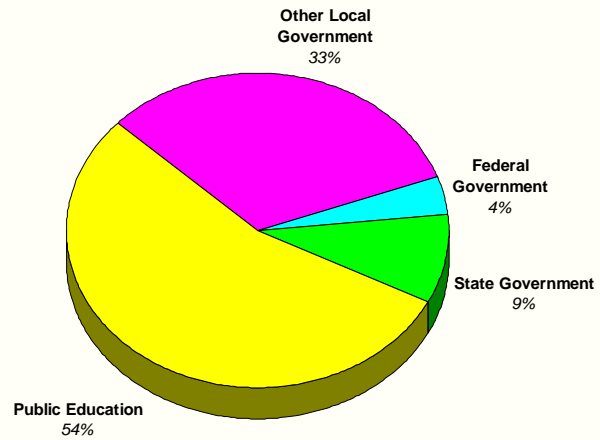

Source: Utah Department of Workforce Services.

2008 Nonfarm Job Distribution by Industry*

*Does not include covered agriculture.
Source: Utah Department of Workforce Services.

Piute County Industrial Job Distribution*

Note: Includes agricultural employment covered by the Unemployment Insurance laws.
Source: Utah Department of Workforce Services.

1st Qtr 2008 Piute County Firms by Size

Source: Utah Department of Workforce Services.

1st Qtr 2008 Piute County Employment by Firm Size

Source: Utah Department of Workforce Services.

2008 Piute County Government Employment

Source: Utah Department of Workforce Services.

2008 Piute County Trade/Transportation/Utilities