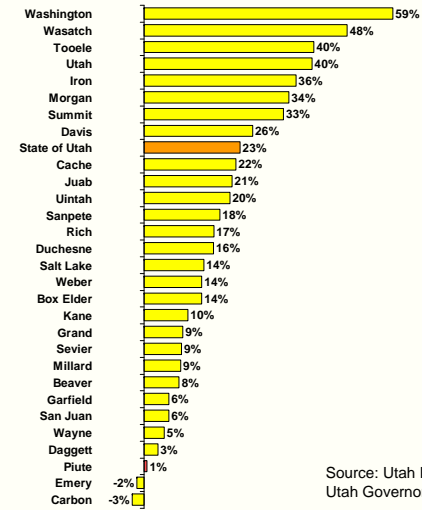

2000 to 2008 Population Growth by County

Source: Utah Population Estimates Committee; Utah Governor's Office of Planning and Budget.