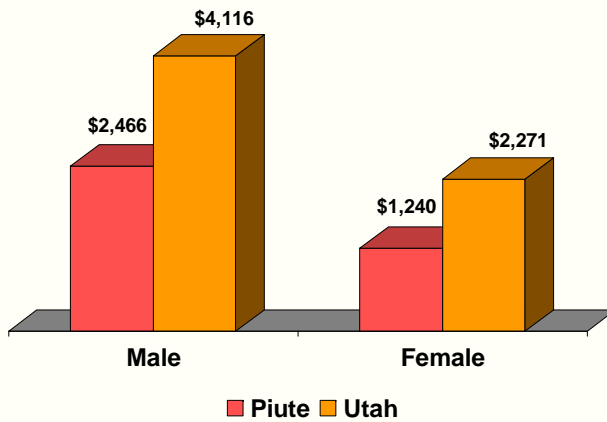

2007 Average Monthly Earnings by Gender

Source: U.S. Census Bureau, Local Employment Dynamics.