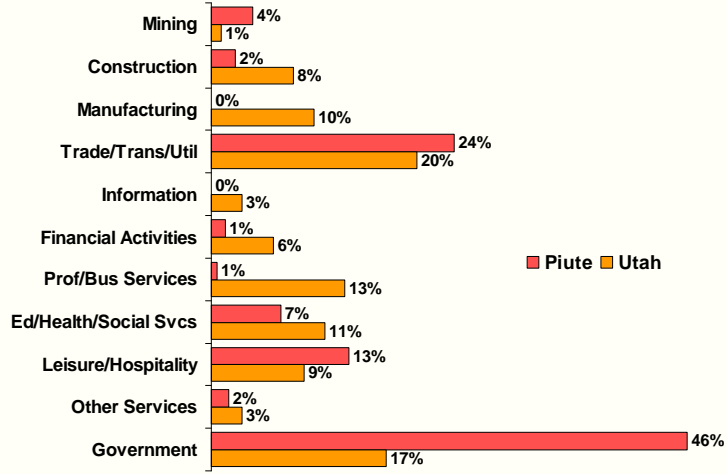

Employment

Piute County Nonfarm Jobs

Source: Utah Department of Workforce Services.

Nonfarm Job Growth

Source: Utah Department of Workforce Services.

Annual 2008 Change in Nonfarm Jobs

Source: Utah Department of Workforce Services; U.S. Bureau of Labor Statistics.

2008 Piute County Jobs Distribution by Industry

Source: Utah Department of Workforce Services.

2008 Percent Change in Nonfarm Jobs by Industry

Source: Utah Department of Workforce Services.

2008 Piute County Numeric Change in Jobs by Industry

Source: Utah Department of Workforce Services.

2008 Nonfarm Job Distribution by Industry*

*Does not include covered agriculture.
Source: Utah Department of Workforce Services.

Piute County Industrial Job Distribution*