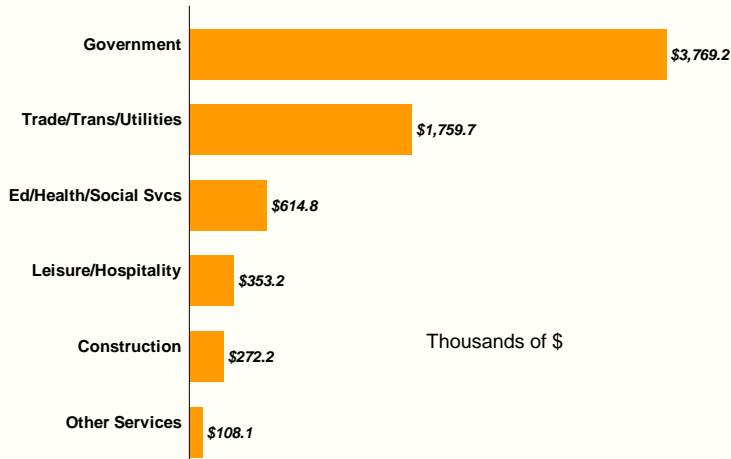

Piute County Average Monthly Wage as a Percent of State

Source: Utah Department of Workforce Services.

Piute County 2008 Average Monthly Wage by Industry

Source: Utah Department of Workforce Services.

Piute County 2008 Total Wages by Industry