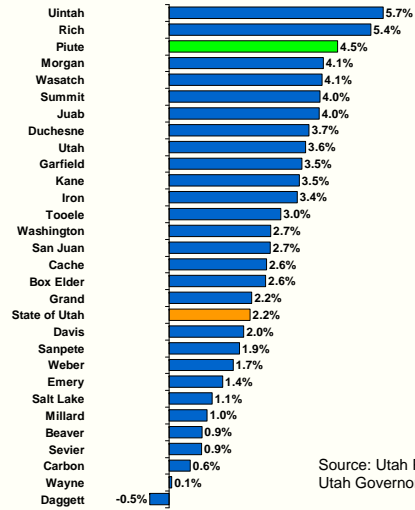

1990 to 2000 Population Growth by County

Source: U.S. Census Bureau.

2000 to 2008 Population Growth by County

Source: Utah Population Estimates Committee; Utah Governor's Office of Planning and Budget.

2007 to 2008 Population Growth by County