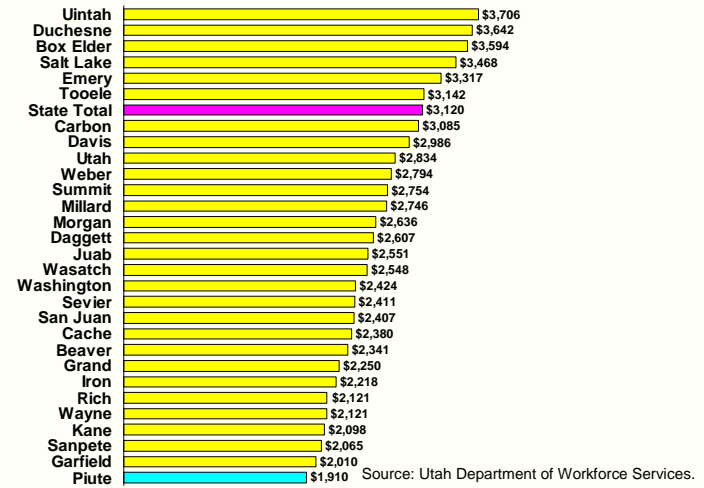

2008 Average Monthly Wage by County

Source: Utah Department of Workforce Services.