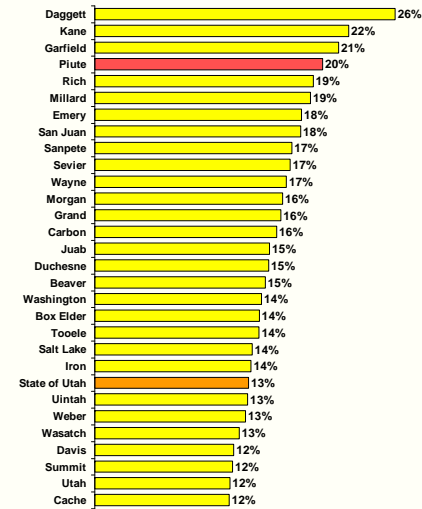

2007 Piute County Employment Share by Age

Source: U.S. Census Bureau, Local Employment Dynamics.

2007 Average Monthly Earnings by Gender

Source: U.S. Census Bureau, Local Employment Dynamics.

2007 Share of Employment Over 55