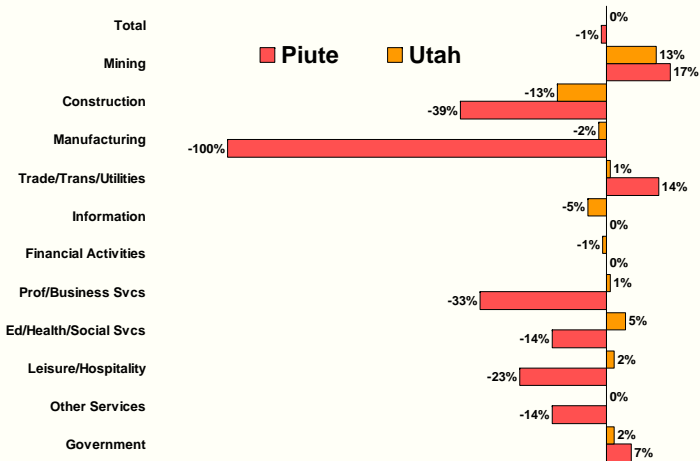

2008 Percent Change in Nonfarm Jobs by Industry

Source: Utah Department of Workforce Services.