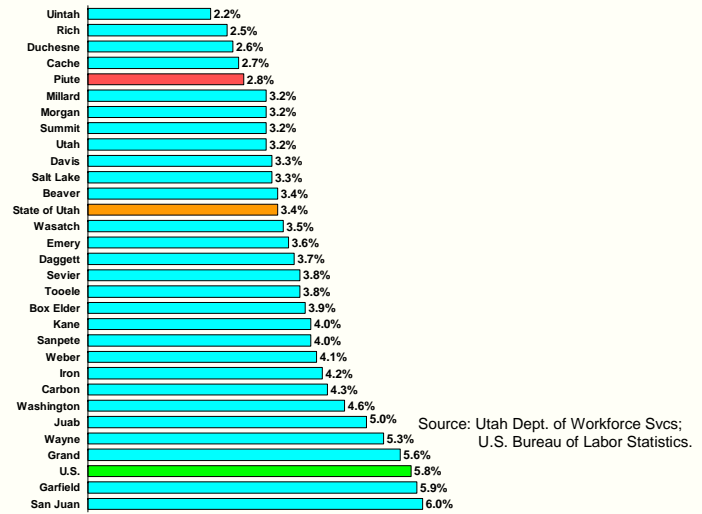

Annual 2008 Unemployment Rates

Source: Utah Dept. of Workforce Svcs; U.S. Bureau of Labor Statistics.