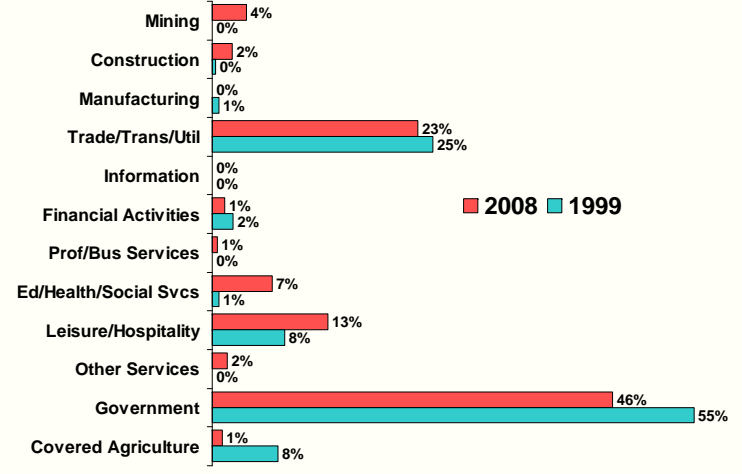

Employment

Piute County Nonfarm Jobs

Source: Utah Department of Workforce Services.

Nonfarm Job Growth

Source: Utah Department of Workforce Services.

Annual 2008 Change in Nonfarm Jobs

Source: Utah Department of Workforce Services; U.S. Bureau of Labor Statistics.

2008 Piute County Jobs Distribution by Industry

Source: Utah Department of Workforce Services.

2008 Percent Change in Nonfarm Jobs by Industry

Source: Utah Department of Workforce Services.

2008 Piute County Numeric Change in Jobs by Industry

Source: Utah Department of Workforce Services.

2008 Nonfarm Job Distribution by Industry*

*Does not include covered agriculture.
Source: Utah Department of Workforce Services.

Piute County Industrial Job Distribution*