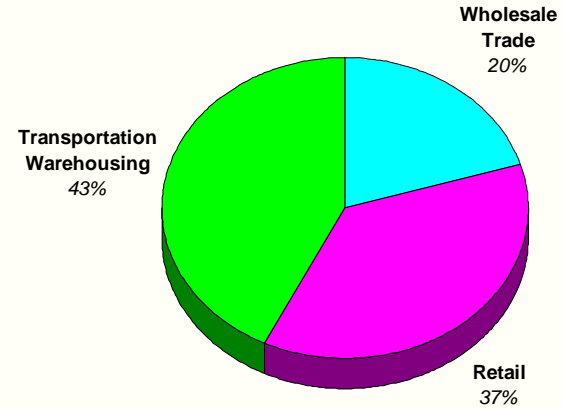

1st Qtr 2008 Piute County Employment by Firm Size

Source: Utah Department of Workforce Services.

2008 Piute County Government Employment

Source: Utah Department of Workforce Services.

2008 Piute County Trade/Transportation/Utilities