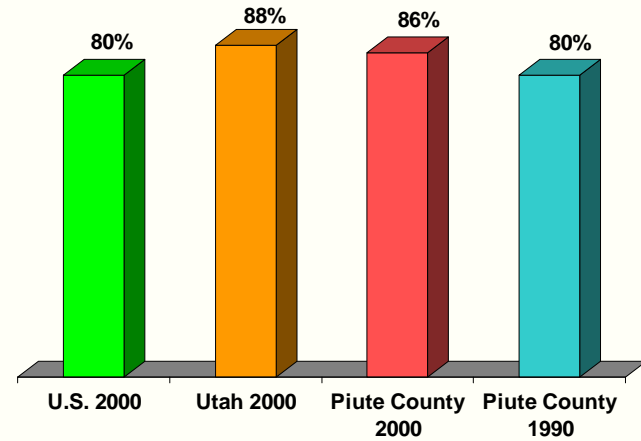

1990 to 2000 Population Growth by County

Source: U.S. Census Bureau.

2000 to 2008 Population Growth by County

Source: Utah Population Estimates Committee; Utah Governor's Office of Planning and Budget.

2007 to 2008 Population Growth by County

Source: Utah Population Estimates Committee; Utah Governor's Office of Planning and Budget.

2008 Population Age Distribution

Source: U.S. Census Bureau.

Piute County Race/Ethnic Distribution

Source: U.S. Census Bureau.

Adults With at Least a High School Diploma*

* Population 25 years and older.
Source: U.S. Census Bureau.

Adults With at Least a Bachelor's Degree*

* Population 25 years and older.
Source: U.S. Census Bureau.