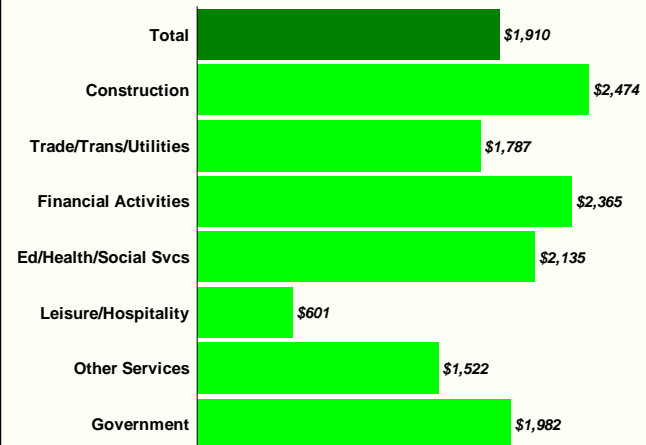

Piute County 2008 Average Monthly Wage by Industry

Source: Utah Department of Workforce Services.