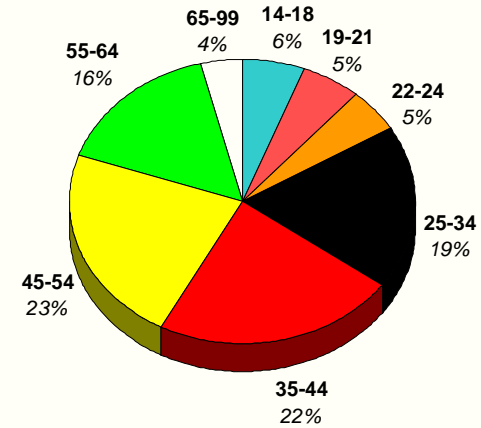

Largest Piute County Employers 2008 Annual Average

Company	Type of Industry
• Piute School District	Public Education
• Piute County	Local Government
• Dalton Brothers Trucking	Trucking
• Storm Ridge Ranch School	Residential Care
• State of Utah	Government
• Flowers of Utah	Florist
• Unico	Mining
• Hoover's Café	Restaurant
• K and C Minimarts	Convenience Store
• Forest Creations	Home Furniture Store
• The Tomato Vine	Caterer
• Federal Government	Government
• Butch Cassidy's Hideout	Restaurant
• Big Rock Café	Restaurant
• Circleville Café	Restaurant
• Marysville Town	Local Government
• State Bank of Southern Utah	Banking
• Morgan Ranches	Construction

2007 Piute County Employment Share by Age

Source: U.S. Census Bureau, Local Employment Dynamics.