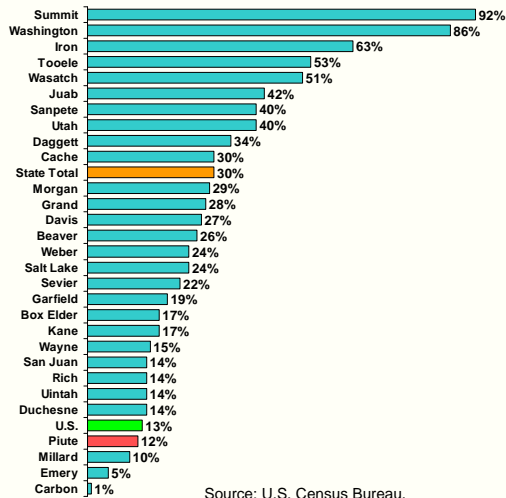

1990 to 2000 Population Growth by County

Source: U.S. Census Bureau.