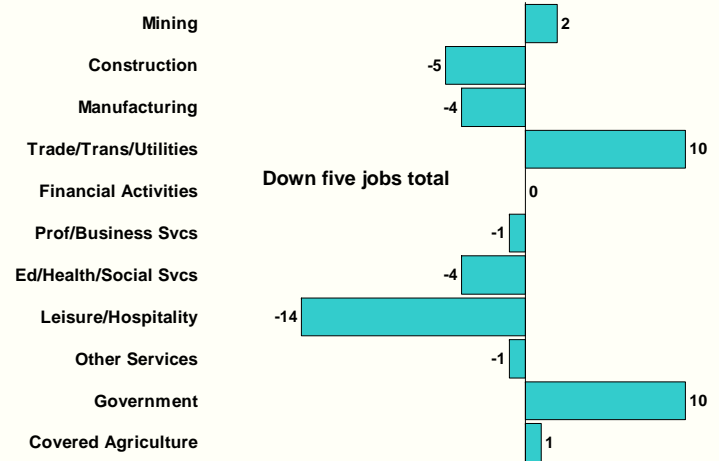

2008 Piute County Numeric Change in Jobs by Industry

Source: Utah Department of Workforce Services.