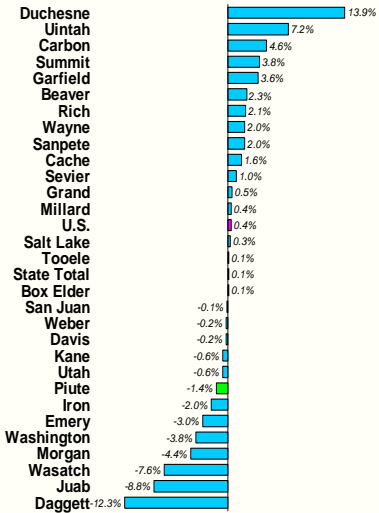

Annual 2008 Change in Nonfarm Jobs