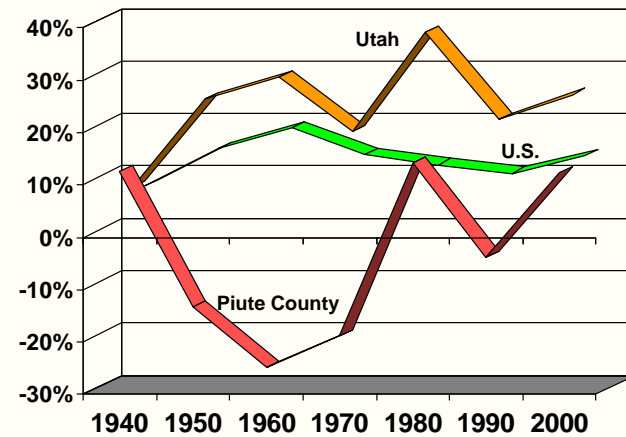

Piute County

Demographic and Economic Profile

Prepared by
Lecia Parks Langston
Regional Economist
lecialangston@utah.gov
435-688-3115

Population/Demographics

Piute County Population

Source: Utah Population Estimates Committee; Utah Governor's Office of Planning and Budget.

Population Growth

Source: U.S. Census Bureau.

Piute County Net Migration

Source: Utah Population Estimates Committee; Utah Governor's Office of Planning and Budget.

Piute County Population by City

Source: U.S. Census Bureau.