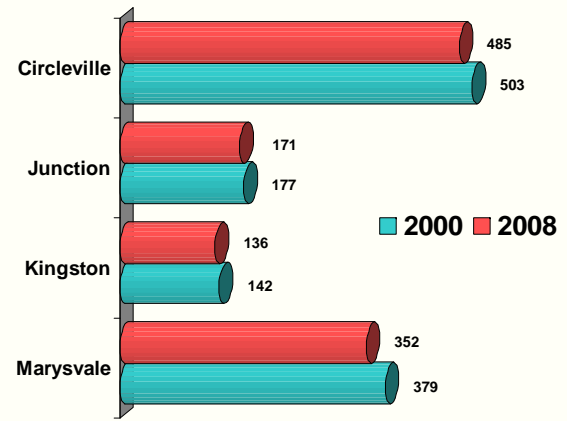

Population Growth

Source: U.S. Census Bureau.

Piute County Net Migration

Source: Utah Population Estimates Committee; Utah Governor's Office of Planning and Budget.

Piute County Population by City

Source: U.S. Census Bureau.

1990 to 2000 Population Growth by County

Source: U.S. Census Bureau.

2000 to 2008 Population Growth by County

Source: Utah Population Estimates Committee; Utah Governor's Office of Planning and Budget.

2007 to 2008 Population Growth by County