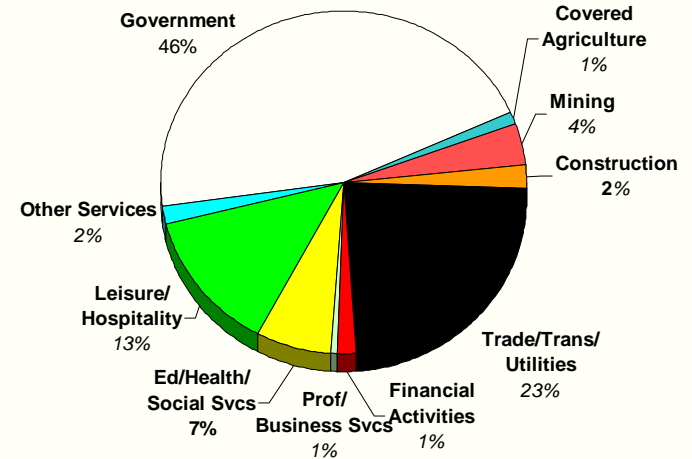

2008 Piute County Jobs Distribution by Industry

Source: Utah Department of Workforce Services.