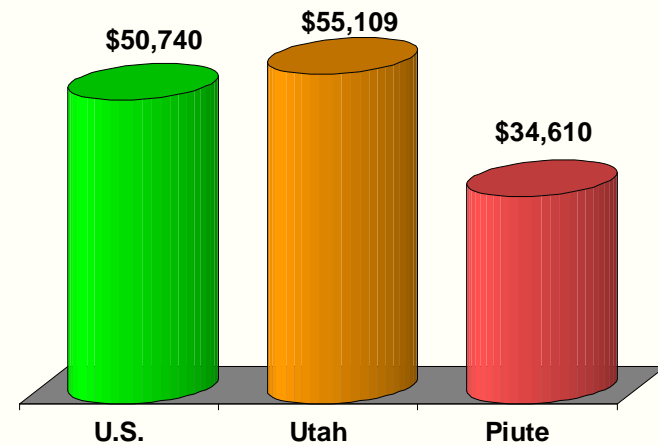

Source: Utah Department of Workforce Services.

2008 Average Monthly Wage by County

Source: Utah Department of Workforce Services.

Piute County 1999 Family Income

Source: U.S. Census Bureau.

2007 Median Household Income