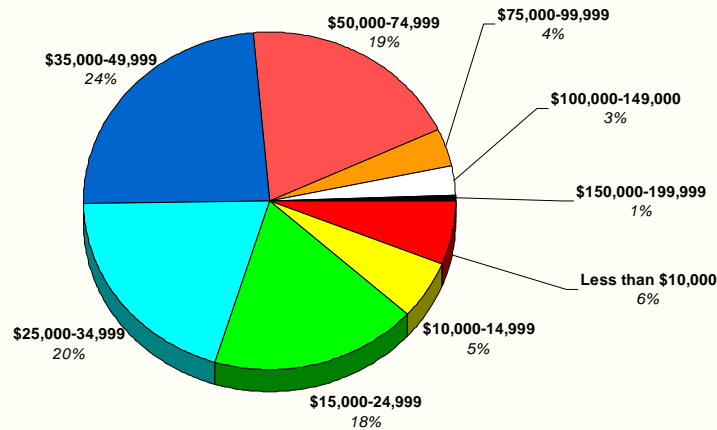

Piute County 1999 Family Income

Source: U.S. Census Bureau.