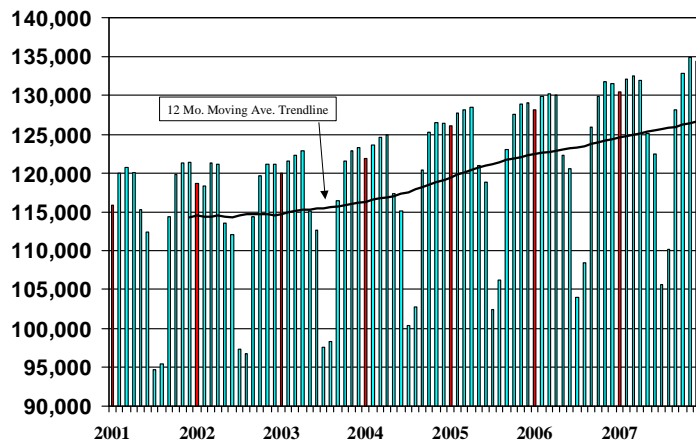

Educational Services are a large segment of the Utah economy, representing 10.1 percent of all employment. The vast majority of educational employment is within governments, who constitute 75 percent of all education jobs. Education has an average monthly wage of $2,518, 17 percent lower than the statewide average for all industries.

Largest Employers

- Brigham Young University
- University of Utah
- Granite School District
- Jordan School District
- Davis County School District
- Alpine School District
- Utah State University
- Weber County School District
- Salt Lake City School District
- Nebo School District
- Salt Lake Community College
- Washington School District
- Utah Valley State College
- Weber State University
- Provo City School District
- Cache School District
- Southern Utah University
- Ogden School District

2007	Employment	Wage*
Total	126,720	$2,518
Public Education	95,431	$2,632
Private Education	31,289	$2,170
Elementary and Secondary Schools	67,893	$2,437
Junior Colleges	5,875	$1,944
Colleges and Universities	45,017	$2,686
Business, Computer, and Management Training	1,865	$3,948
Technical and Trade Schools	2,353	$2,334
Others Schools and Instruction	3,282	$2,229
Educational Support Services	436	$2,611

* Average monthly wage

**Education Services
Employment**

North American
Industry
Classification
System