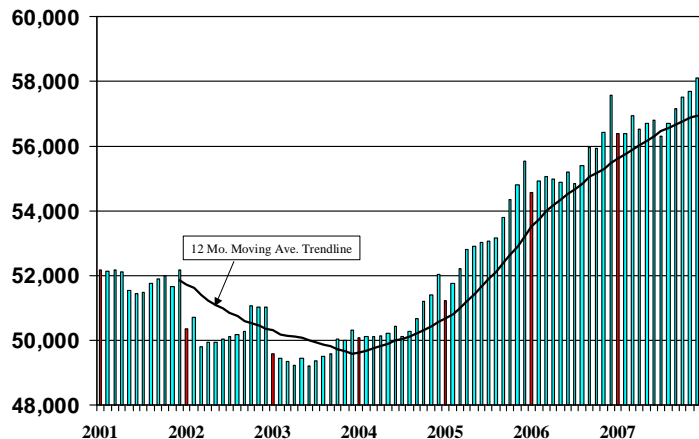

INDUSTRY PROFILE

Transportation/Warehousing

NAICS 48-49

Transportation and warehousing comprises only 4.5 percent of all Utah employment. The transportation and warehousing industry has an average monthly wage of $3,585, 18 percent higher than the state-wide average for all industries.

Largest Employers

- U.S. Post Office
- Skywest Airlines
- United Parcel Service
- Delta Airlines
- Walmart Distribution
- Utah Transit Authority
- Union Pacific Railroad
- Central Refrigerated Services
- CR England Trucking
- Smiths Distribution
- Federal Express
- SLC Airport
- R C Willey Warehouse
- Swift Transportation
- Yellow Freight Systems
- Albertsons Distribution
- Air Traffic Controllers

2007	Employment	Wage*
Total	56,936	$3,585
Air Transportation	7,039	$5,685
Rail & Water Transportation	1,913	$5,187
Truck Transportation	19,050	$3,357
Transit and Ground Passenger Transportation	5,235	$2,323
Pipeline Transportation	280	$7,114
Scenic and Sightseeing Transportation	123	$1,124
Support Activities for Transportation	5,040	$3,601
Postal Service	5,901	$3,768
Couriers and Messengers	5,195	$2,719
Warehousing and Storage	7,160	$2,994

* Average monthly wage

Transportation and Warehousing Employment

North American
Industry
Classification
System