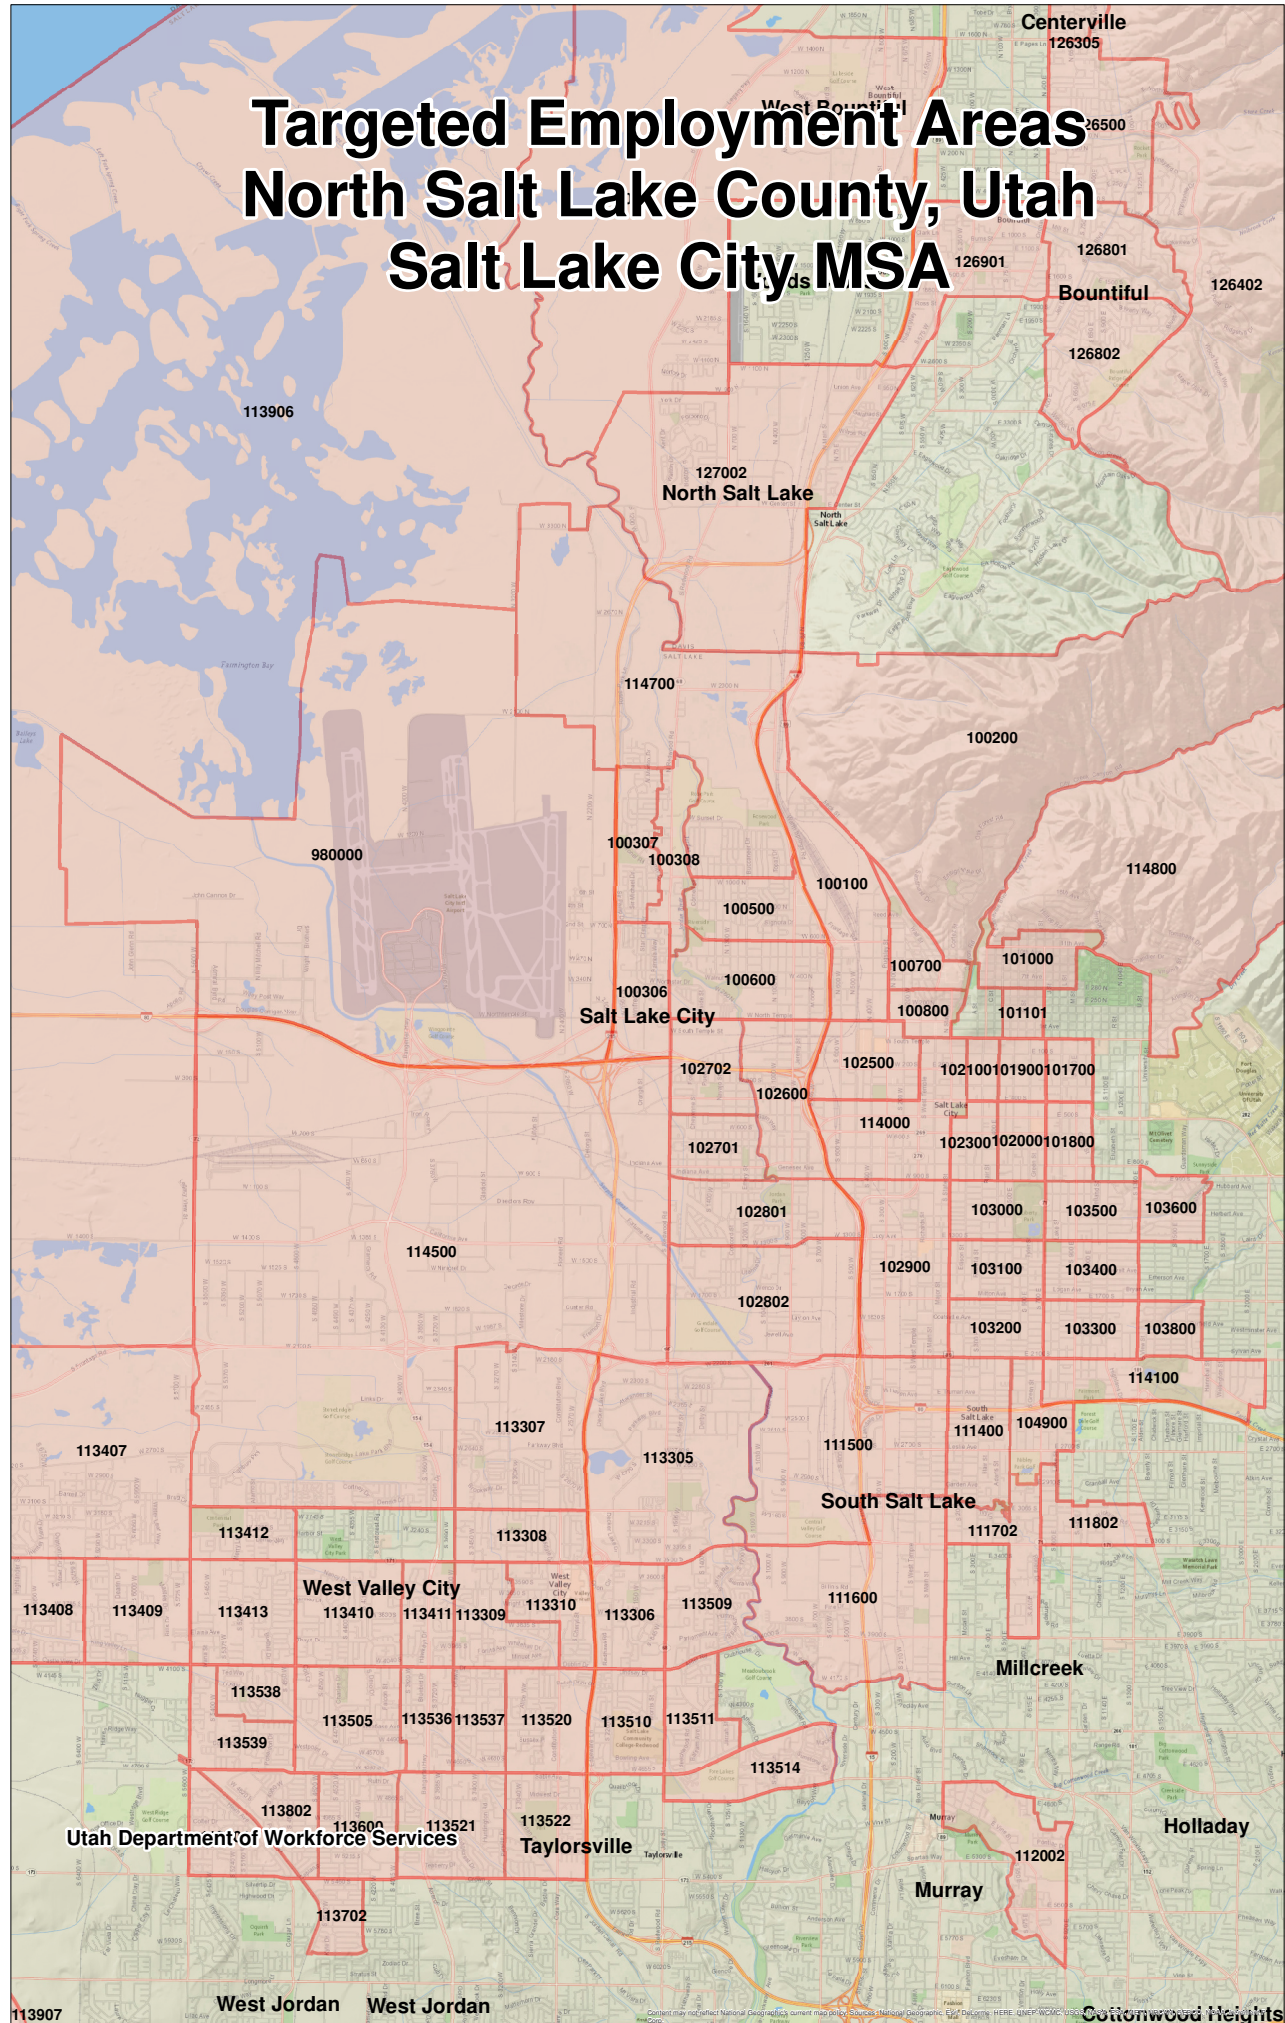

Targeted Employment Areas North Salt Lake County, Utah Salt Lake City MSA

127002
North Salt Lake

Salt Lake City

West Valley City

South Salt Lake

Millcreek

Holladay

Taylorsville

Murray

Utah Department of Workforce Services

West Jordan West Jordan

Cottonwood Heights